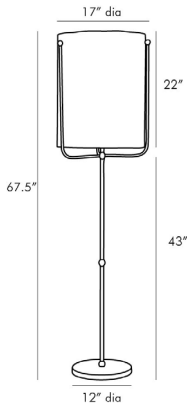

ARTERIORES

BOISE FLOOR LAMP

74501-878

H: 67.5 IN, Dia: 17.00 IN

Bronze

Contract Suitable As Is

A delicate iron frame in a bronze finish dons an oversized drum shade to create this simple and sophisticated floor lamp. Three arms surround the shade offering a unique visual appeal as it appears to float. The sleek frame is fashioned to an antique brass iron base for a striking contrast and the off-white linen shade with off-white cotton lining is complemented by a 1" brass sphere finial. A great addition to traditional at-home and commercial settings.

APPEARANCE

Material	Cotton, Iron, Linen
Finish	Antique Brass, Bronze, Off-White
Top Coat/Sealant	false

DIMENSIONS

Shade	Top: 17.00 IN, Dia: 17.00 IN, Side: 22 IN
Body	H: 43 IN, Dia: 12.00 IN
Base	H: 1 IN, Dia: 12.00 IN
Neck	H: 8 IN, Dia: 1.00 IN
Foot Print	Dia: 12.00 IN
Harp	10 IN

WIRING

Rating	Indoor Only
Tilt Test	10 Degrees - AU
Cord	12 FT IN, Clear/Silver, SPT-2
Socket	1, Brass, Type A- E26, 3-Way
Switch	3-Way Rotary, At Socket
Maximum Watt	150
Voltage	110-120 V

CERTIFICATIONS