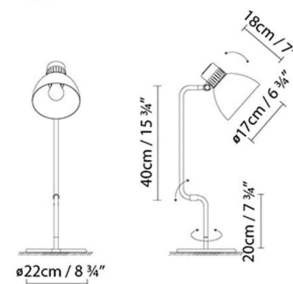

BLUX SYSTEM T40

- Beige (matte)
- Black (matte)
- Brass (matte)
- Copper (matte)
- Red (matte)

CODE

LAMP

LIGHT SOURCE

DIM

BULB

kg