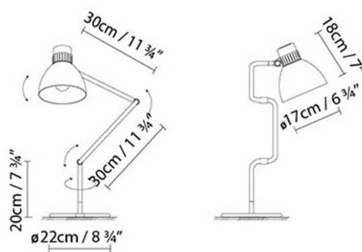

BLUX SYSTEM T30