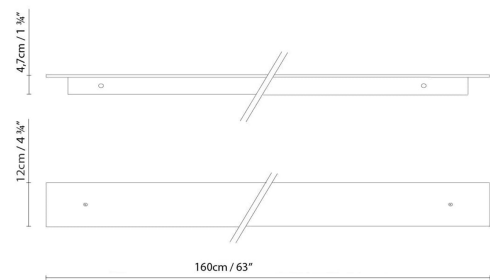

MARC DOS W160 (1L) FLUO