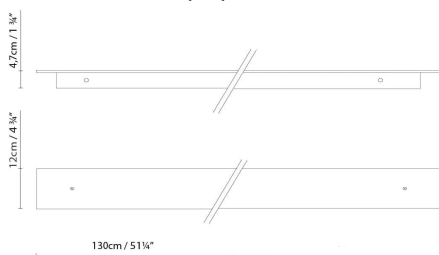

MARC DOS W130 (2L) LED

MARC DOS W130 (1L) LED