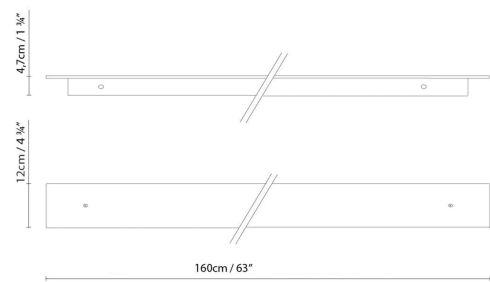

MARC DOS W160 (2L) FLUO