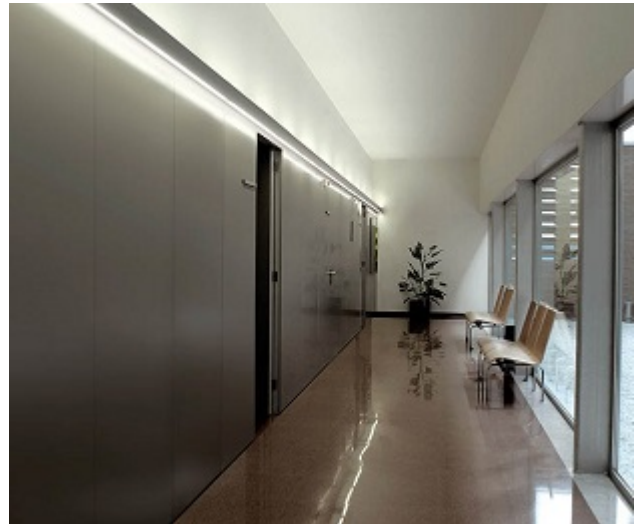

B.lux

MARC DOS W

By David Abad

Description:

Wall lamp. Aluminum, with a polycarbonate shade and direct light (1L), indirect light (1L) or both (2L). Available in several finishes: matte grey, satin white, satin black, or oak veneer. Fluorescent or LED, and two "on" settings version available. Other finishes and dimmer version on request.