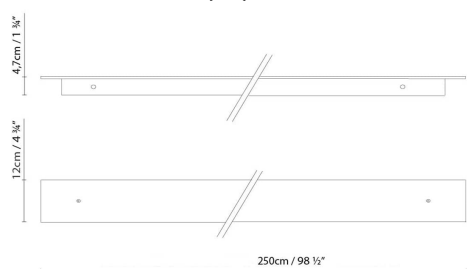

MARC DOS W250 (2L) LED