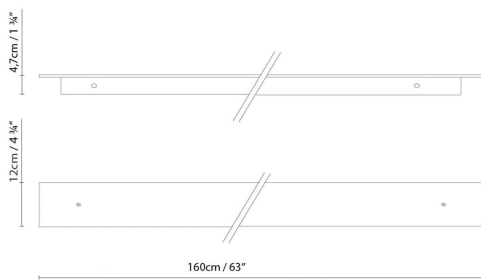

MARC DOS W160 (1L) LED