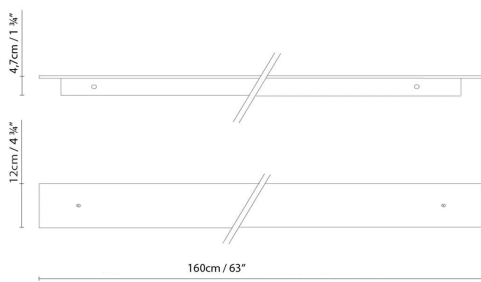

MARC DOS W160 (2L) LED