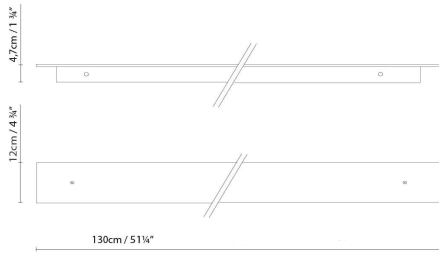

MARC DOS W130 (2L) LED