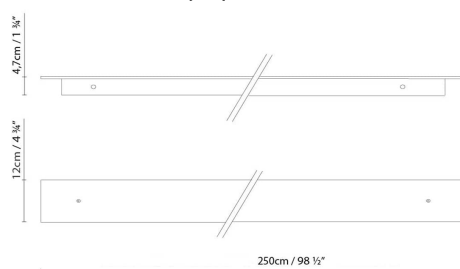

MARC DOS W250 (2L) FLUO

Black (satin)
 Grey (matte)
 Oak
 White (matte)

CODE	LAMP	LIGHT SOURCE	DIM		BULB	
841160U	MARC DOS W130 (1L) LED GREY					
841161U	MARC DOS W130 (1L) LED WHITE					
841162U	MARC DOS W130 (1L) LED BLACK					
841163U	MARC DOS W130 (1L) LED OAK					
841160DU	MARC DOS SW30 (1L) LED DIM GREY	LED 20,5W 3536lm 450mA 3000K CRI≥90 110-277V	1-10V	A++		5 LED A+
841161DU	MARC DOS W130 (1L) LED DIM WHITE		1-10V			
841162DU	MARC DOS W130 (1L) LED DIM BLACK		1-10V			
841163DU	MARC DOS W130 (1L) LED DIM OAK		1-10V