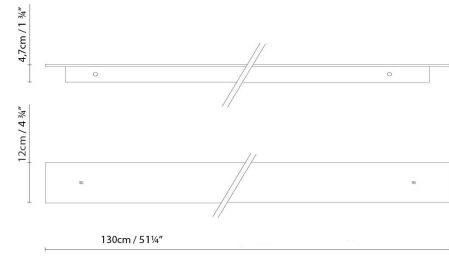

MARC DOS W130 (2L) FLUO