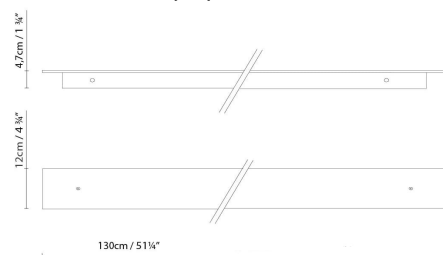

MARC DOS W130 (2L) FLUO

MARC DOS W130 (1L) FLUO