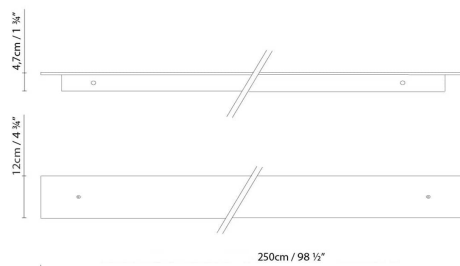

MARC DOS W250 (1L) FLUO