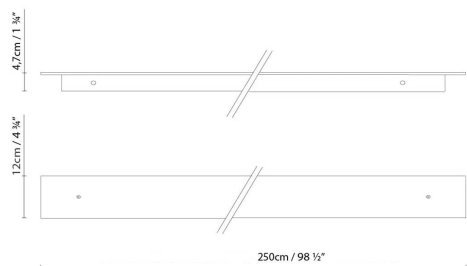

MARC DOS W250 (1L) LED