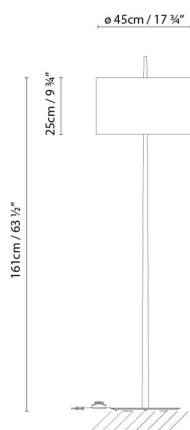

### Description:

Floor lamp with metal body and fabric shade. Available in two finishes: Black matte textured body with opaque black shade, or white matte textured body with an opaque white shade. Gold textile cable. Shade interior is gold.

### LOLA F

● Black      ● Gold      ○ White

CODE	LAMP	LIGHT SOURCE	DIM	BULB	kg
702201U	LOLA F BLACK/GOLD	LED 2 x 11W (E26) Fluo/CFL 2 x max. 20W (E26)	A++ A		8.3
702202U	LOLA F WHITE/GOLD	Inc. 2 x 60W (E26)			

IP20       CE       EAC    LOLA F

LOLA T

Collection:

Designer

Technical drawing

3D

[grupoblux.com](http://grupoblux.com)