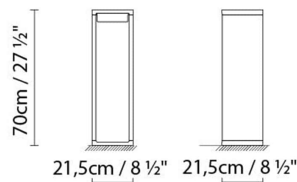

B.lux

FRAME

By Mario Ruiz

Description:

An outdoor low-level luminaire shaped like a hollow rectangular prism with rounded edges. Frame's body is made from aluminum, the diffuser from pressed glass. The diffuser fully illuminates Frame's interior while softly illuminating the surrounding area. Frame is available in three different sizes: S, M and L. Finishes: Satin white, texturized bronze, grey, and corten-finish.

FRAME S LED

FRAME S FLUO

FRAME M LED

FRAME M FLUO

FRAME L LED

FRAME L FLUO

- Bronze
- Corten
- Grey (oxiron)
- White

CODE	LAMP	LIGHT SOURCE	DIM	BULB	kg
677220U	FRAME S FLUO WHITE				
677223U	FRAME S FLUO BRONZE	Fluo. 2 x 7W (2G7)	A+		5
677226U	FRAME S FLUO GREY				
677241U	FRAME S FLUO CORTEN				
677221U	FRAME M FLUO WHITE				
677224U	FRAME M FLUO BRONZE	Fluo. 2 x 7W (2G7)	A+		7.4
677227U	FRAME M FLUO GREY				
677243U	FRAME M FLUO CORTEN				
677222U	FRAME L FLUO WHITE				
677225U	FRAME L FLUO BRONZE	Fluo. 2 x 7W (2G7)	A+		9.5
677228U	FRAME L FLUO GREY				
677245U	FRAME L FLUO CORTEN				