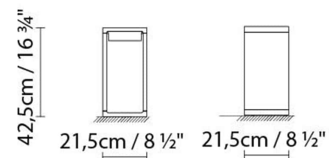

B.lux

FRAME

By Mario Ruiz

Description:

An outdoor low-level luminaire shaped like a hollow rectangular prism with rounded edges. Frame's body is made from aluminum, the diffuser from pressed glass. The diffuser fully illuminates Frame's interior while softly illuminating the surrounding area. Frame is available in three different sizes: S, M and L. Finishes: Satin white, texturized bronze, grey, and corten-finish.

FRAME S LED

FRAME S FLUO

FRAME M LED

FRAME M FLUO

FRAME L LED

FRAME L FLUO

- Bronze
- Corten
- Grey (oxiron)
- White

CODE	LAMP	LIGHT SOURCE	DIM	BULB	kg
677220U	FRAME S FLUO WHITE				
677223U	FRAME S FLUO BRONZE	Fluo. 2 x 7W (2G7)	A+		5
677226U	FRAME S FLUO GREY				
677241U	FRAME S FLUO CORTEN				
677221U	FRAME M FLUO WHITE				
677224U	FRAME M FLUO BRONZE	Fluo. 2 x 7W (2G7)	A+		7.4
677227U	FRAME M FLUO GREY				
677243U	FRAME M FLUO CORTEN				
677222U	FRAME L FLUO WHITE				
677225U	FRAME L FLUO BRONZE	Fluo. 2 x 7W (2G7)	A+		9.5
677228U	FRAME L FLUO GREY				
677245U	FRAME L FLUO CORTEN				