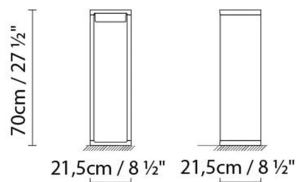

B.lux

FRAME

By Mario Ruiz

Description:

An outdoor low-level luminaire shaped like a hollow rectangular prism with rounded edges. Frame's body is made from aluminum, the diffuser from pressed glass. The diffuser fully illuminates Frame's interior while softly illuminating the surrounding area. Frame is available in three different sizes: S, M and L. Finishes: Satin white, texturized bronze, grey, and corten-finish.

FRAME S LED

FRAME S FLUO

FRAME M LED

FRAME M FLUO

FRAME L LED

FRAME L FLUO

- Bronze
- Corten
- Grey (oxiron)
- White

CODE	LAMP	LIGHT SOURCE	DIM	BULB	kg
677220U	FRAME S FLUO WHITE				
677223U	FRAME S FLUO BRONZE	Fluo. 2 x 7W (2G7)	A+		5
677226U	FRAME S FLUO GREY				
677241U	FRAME S FLUO CORTEN				
677221U	FRAME M FLUO WHITE				
677224U	FRAME M FLUO BRONZE	Fluo. 2 x 7W (2G7)	A+		7.4
677227U	FRAME M FLUO GREY				
677243U	FRAME M FLUO CORTEN				
677222U	FRAME L FLUO WHITE				
677225U	FRAME L FLUO BRONZE	Fluo. 2 x 7W (2G7)	A+		9.5
677228U	FRAME L FLUO GREY				
677245U	FRAME L FLUO CORTEN				