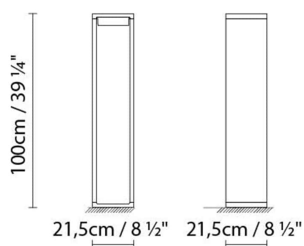

B.lux

FRAME

By Mario Ruiz

Description:

An outdoor low-level luminaire shaped like a hollow rectangular prism with rounded edges. Frame's body is made from aluminum, the diffuser from pressed glass. The diffuser fully illuminates Frame's interior while softly illuminating the surrounding area. Frame is available in three different sizes: S, M and L. Finishes: Satin white, texturized bronze, grey, and corten-finish.

FRAME S LED

FRAME S FLUO

FRAME M LED

FRAME M FLUO

FRAME L LED

FRAME L FLUO

- Bronze
- Corten
- Grey (oxiron)
- White

CODE	LAMP	LIGHT SOURCE	DIM	BULB	kg
677220U	FRAME S FLUO WHITE				
677223U	FRAME S FLUO BRONZE	Fluo. 2 x 7W (2G7)	A+		5
677226U	FRAME S FLUO GREY				
677241U	FRAME S FLUO CORTEN				
677221U	FRAME M FLUO WHITE				
677224U	FRAME M FLUO BRONZE	Fluo. 2 x 7W (2G7)	A+		7.4
677227U	FRAME M FLUO GREY				
677243U	FRAME M FLUO CORTEN				
677222U	FRAME L FLUO WHITE				
677225U	FRAME L FLUO BRONZE	Fluo. 2 x 7W (2G7)	A+		9.5
677228U	FRAME L FLUO GREY				
677245U	FRAME L FLUO CORTEN				