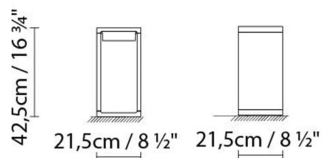

B.lux

FRAME

By Mario Ruiz

Description:

An outdoor low-level luminaire shaped like a hollow rectangular prism with rounded edges. Frame's body is made from aluminum, the diffuser from pressed glass. The diffuser fully illuminates Frame's interior while softly illuminating the surrounding area. Frame is available in three different sizes: S, M and L. Finishes: Satin white, texturized bronze, grey, and corten-finish.

FRAME S LED

FRAME S FLUO

FRAME M LED

FRAME M FLUO

FRAME L LED

FRAME L FLUO

- Bronze
- Corten
- Grey (oxiron)
- White

CODE	LAMP	LIGHT SOURCE	DIM	BULB	kg
677220U	FRAME S FLUO WHITE				
677223U	FRAME S FLUO BRONZE	Fluo. 2 x 7W (2G7)	A+		5
677226U	FRAME S FLUO GREY				
677241U	FRAME S FLUO CORTEN				
677221U	FRAME M FLUO WHITE				
677224U	FRAME M FLUO BRONZE	Fluo. 2 x 7W (2G7)	A+		7.4
677227U	FRAME M FLUO GREY				
677243U	FRAME M FLUO CORTEN				
677222U	FRAME L FLUO WHITE				
677225U	FRAME L FLUO BRONZE	Fluo. 2 x 7W (2G7)	A+		9.5
677228U	FRAME L FLUO GREY				
677245U	FRAME L FLUO CORTEN				