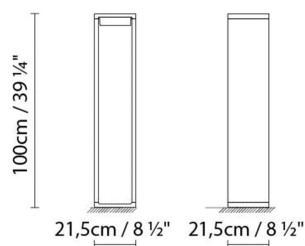

B.lux

FRAME

By Mario Ruiz

Description:

An outdoor low-level luminaire shaped like a hollow rectangular prism with rounded edges. Frame's body is made from aluminum, the diffuser from pressed glass. The diffuser fully illuminates Frame's interior while softly illuminating the surrounding area. Frame is available in three different sizes: S, M and L. Finishes: Satin white, texturized bronze, grey, and corten-finish.

FRAME S LED

FRAME S FLUO

FRAME M LED

FRAME M FLUO

FRAME L LED

FRAME L FLUO

- Bronze
- Corten
- Grey (oxiron)
- White

CODE	LAMP	LIGHT SOURCE	DIM	BULB	kg
677220U	FRAME S FLUO WHITE				
677223U	FRAME S FLUO BRONZE	Fluo. 2 x 7W (2G7)	A+		5
677226U	FRAME S FLUO GREY				
677241U	FRAME S FLUO CORTEN				
677221U	FRAME M FLUO WHITE				
677224U	FRAME M FLUO BRONZE	Fluo. 2 x 7W (2G7)	A+		7.4
677227U	FRAME M FLUO GREY				
677243U	FRAME M FLUO CORTEN				
677222U	FRAME L FLUO WHITE				
677225U	FRAME L FLUO BRONZE	Fluo. 2 x 7W (2G7)	A+		9.5
677228U	FRAME L FLUO GREY				
677245U	FRAME L FLUO CORTEN				