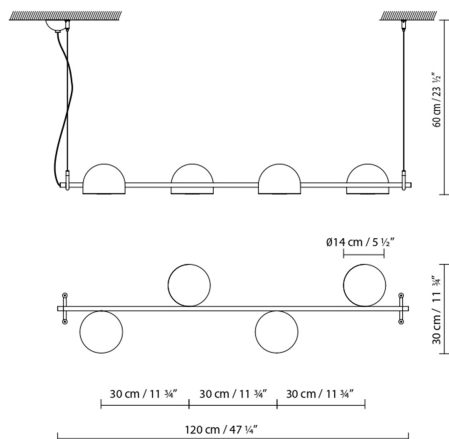

B.lux

BOWEE S

By Werner Aisslinger

Description:

LED suspension lamp made with half-sphere shades, available as vertical (S) or horizontal (SH). Bowee S is available with either one shade (S1) or two shades (S2). Bowee SH comes with four shades (SH4) or six shades (SH6). All light sources can be positioned on the horizontal axis and give diffused light. Available in metallic English bronze, matte turquoise and matte beige.

BOWEE S1

BOWEE S2

BOWEE SH4

BOWEE SH6

● Beige

● Clear turquoise

● English metallic bronze

CODE	LAMP	LIGHT SOURCE	DIM	BULB	kg
758300U	BOWEE S1 BEIGE				
758301U	BOWEE S1 CLEAR TURQUOISE	LED 8W 1050lm 2700K CRI≥90	A++		LED A+
758302U	BOWEE S1 BLACK GREEN				
758320U	BOWEE S2 BEIGE				
758321U	BOWEE S2 CLEAR TURQUOISE	LED 2 x 8W 1050lm 2700K CRI≥90	A++		LED A+
758322U	BOWEE S2 BLACK GREEN				
758350U	BOWEE SH4 BEIGE				
758351U	BOWEE SH4 CLEAR TURQUOISE	LED 4 x 8W 1050lm 2700K CRI≥90	A++		LED A+
758352U	BOWEE SH4 BLACK GREEN				
758360U	BOWEE SH6 BEIGE				
758361U	BOWEE SH6 CLEAR TURQUOISE	LED 6 x 8W 1050lm 2700K CRI≥90	A++		LED A+
758362U	BOWEE SH6 BLACK GREEN				