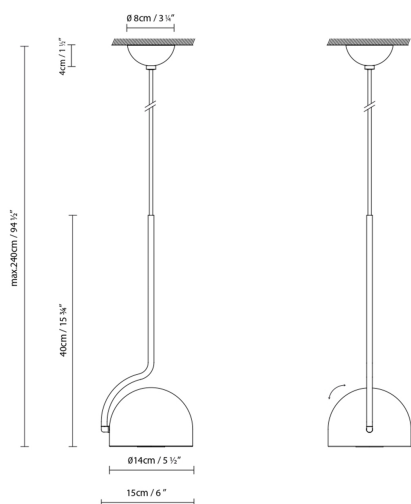

B.lux

BOWEE S

By Werner Aisslinger

Description:

LED suspension lamp made with half-sphere shades, available as vertical (S) or horizontal (SH). Bowee S is available with either one shade (S1) or two shades (S2). Bowee SH comes with four shades (SH4) or six shades (SH6). All light sources can be positioned on the horizontal axis and give diffused light. Available in metallic English bronze, matte turquoise and matte beige.

BOWEE S1

BOWEE S2

BOWEE SH4

BOWEE SH6

● Beige

● Clear turquoise

● English metallic bronze

CODE	LAMP	LIGHT SOURCE	DIM	BULB	kg
758300U	BOWEE S1 BEIGE				
758301U	BOWEE S1 CLEAR TURQUOISE	LED 8W 1050lm 2700K CRI≥90	A++		LED A+
758302U	BOWEE S1 BLACK GREEN				
758320U	BOWEE S2 BEIGE				
758321U	BOWEE S2 CLEAR TURQUOISE	LED 2 x 8W 1050lm 2700K CRI≥90	A++		LED A+
758322U	BOWEE S2 BLACK GREEN				
758350U	BOWEE SH4 BEIGE				
758351U	BOWEE SH4 CLEAR TURQUOISE	LED 4 x 8W 1050lm 2700K CRI≥90	A++		LED A+
758352U	BOWEE SH4 BLACK GREEN				
758360U	BOWEE SH6 BEIGE				
758361U	BOWEE SH6 CLEAR TURQUOISE	LED 6 x 8W 1050lm 2700K CRI≥90	A++		LED A+
758362U	BOWEE SH6 BLACK GREEN				