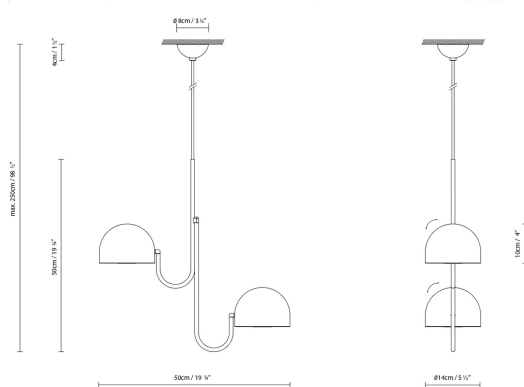

B.lux

BOWEE S

By Werner Aisslinger

Description:

LED suspension lamp made with half-sphere shades, available as vertical (S) or horizontal (SH). Bowee S is available with either one shade (S1) or two shades (S2). Bowee SH comes with four shades (SH4) or six shades (SH6). All light sources can be positioned on the horizontal axis and give diffused light. Available in metallic English bronze, matte turquoise and matte beige.

BOWEE S1

BOWEE S2

BOWEE SH4

BOWEE SH6

● Beige

● Clear turquoise

● English metallic bronze

CODE	LAMP	LIGHT SOURCE	DIM	BULB	kg
758300U	BOWEE S1 BEIGE				
758301U	BOWEE S1 CLEAR TURQUOISE	LED 8W 1050lm 2700K CRI≥90	A++		LED A+
758302U	BOWEE S1 BLACK GREEN				
758320U	BOWEE S2 BEIGE				
758321U	BOWEE S2 CLEAR TURQUOISE	LED 2 x 8W 1050lm 2700K CRI≥90	A++		LED A+
758322U	BOWEE S2 BLACK GREEN				
758350U	BOWEE SH4 BEIGE				
758351U	BOWEE SH4 CLEAR TURQUOISE	LED 4 x 8W 1050lm 2700K CRI≥90	A++		LED A+
758352U	BOWEE SH4 BLACK GREEN				
758360U	BOWEE SH6 BEIGE				
758361U	BOWEE SH6 CLEAR TURQUOISE	LED 6 x 8W 1050lm 2700K CRI≥90	A++		LED A+
758362U	BOWEE SH6 BLACK GREEN				

BOWEE S

BOWEE F

BOWEE W

Collection:

Designer

Instrucciones de montaje

Instrucciones de montaje