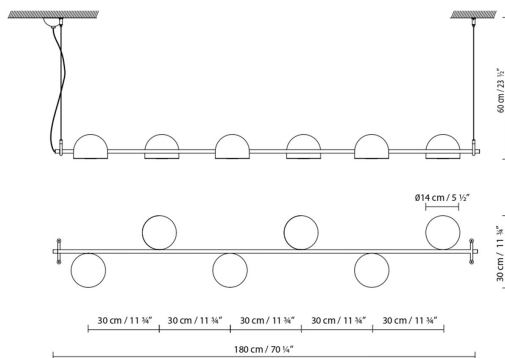

B.lux

BOWEE S

By Werner Aisslinger

Description:

LED suspension lamp made with half-sphere shades, available as vertical (S) or horizontal (SH). Bowee S is available with either one shade (S1) or two shades (S2). Bowee SH comes with four shades (SH4) or six shades (SH6). All light sources can be positioned on the horizontal axis and give diffused light. Available in metallic English bronze, matte turquoise and matte beige.

BOWEE S1

BOWEE S2

BOWEE SH4

BOWEE SH6

● Beige

● Clear turquoise

● English metallic bronze

CODE	LAMP	LIGHT SOURCE	DIM	BULB	kg
758300U	BOWEE S1 BEIGE				
758301U	BOWEE S1 CLEAR TURQUOISE	LED 8W 1050lm 2700K CRI≥90	A++		LED A+
758302U	BOWEE S1 BLACK GREEN				
758320U	BOWEE S2 BEIGE				
758321U	BOWEE S2 CLEAR TURQUOISE	LED 2 x 8W 1050lm 2700K CRI≥90	A++		LED A+
758322U	BOWEE S2 BLACK GREEN				
758350U	BOWEE SH4 BEIGE				
758351U	BOWEE SH4 CLEAR TURQUOISE	LED 4 x 8W 1050lm 2700K CRI≥90	A++		LED A+
758352U	BOWEE SH4 BLACK GREEN				
758360U	BOWEE SH6 BEIGE				
758361U	BOWEE SH6 CLEAR TURQUOISE	LED 6 x 8W 1050lm 2700K CRI≥90	A++		LED A+
758362U	BOWEE SH6 BLACK GREEN				