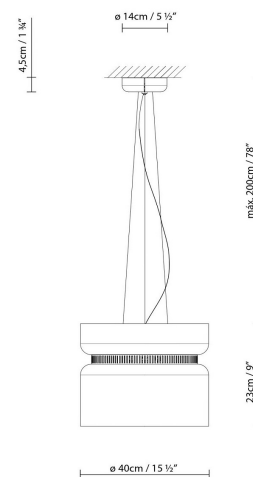

ASPEN S40

SHADE:

Grey (matte)

Mango (matte)

Snow (matte)

Clear turquoise (matte)

Lemon (matte)

Aqua (matte)

New:

Merlot (matte)

Rose (matte)

River (matte)

Limestone (matte)

Sea (matte)

Brass (matte)