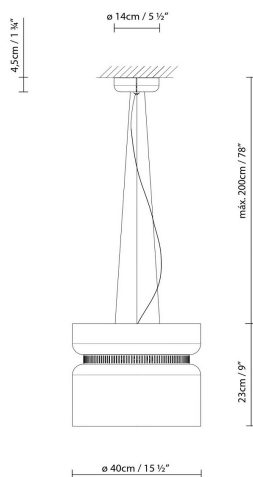

ASPEN S40 LED