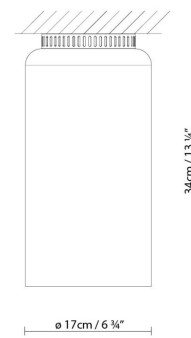

ASPEN C17B

SHADE:

Grey (matte)

Mango (matte)

New:

Merlot (matte)

Rose (matte)

Snow (matte)

Clear turquoise (matte)

River (matte)

Limestone (matte)

Lemon (matte)

Aqua (matte)

Sea (matte)

Brass (matte)

RING:

Ring: Black (matte)

CODE	LAMP	LIGHT SOURCE	DIM		BULB		
727420U	ASPEN C17A	LED 15W (E26) Fluo/CFL max. 30W (E26) Inc. Max. 70W (E26)	A++ A			1.2	
727421U	ASPEN C17B	LED 2 x 6W (E12) Fluo/CFL 2 x max. 8W (E12) Inc. 2 x max. 60W (E12)	A++ A			1.4	

ASPEN C17

ASPEN F

ASPEN S17

ASPEN S40

ASPEN C40

ASPEN SH