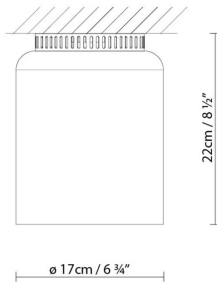

ASPEN C17A

ASPEN C17B

SHADE:

Grey (matte)

Mango (matte)

New:

Merlot (matte)

Rose (matte)

Snow (matte)

Clear turquoise (matte)

River (matte)

Limestone (matte)

Lemon (matte)

Aqua (matte)

Sea (matte)

Brass (matte)

RING:

Ring: Black (matte)

CODE	LAMP	LIGHT SOURCE	DIM		BULB		
727420U	ASPEN C17A	LED 15W (E26) Fluo/CFL max. 30W (E26) Inc. Max. 70W (E26)	A++ A			1.2	
727421U	ASPEN C17B	LED 2 x 6W (E12) Fluo/CFL 2 x max. 8W (E12) Inc. 2 x max. 60W (E12)	A++ A			1.4	

ASPEN C17

ASPEN F

ASPEN S17

ASPEN S40

ASPEN C40

ASPEN SH

Collection:

Designer

Technical drawing

Assembly instructions

Configurator