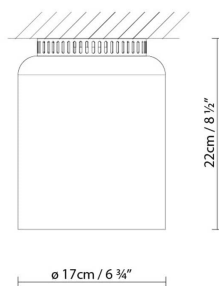

Description:

Aluminum ceiling lamp with direct and diffuse light. Available in several matte lacquer finishes: grey, snow, lemon, mango, clear turquoise, and aqua. Now featuring new finishes: merlot, rose, sea, river and limestone. Ring in black finish. Available in two sizes.

ASPEN C17A LED