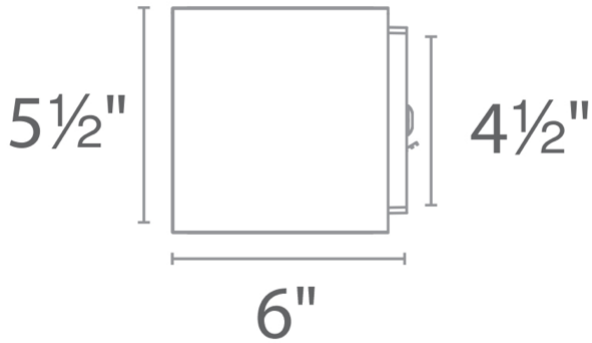

Project:

Location:

Fixture Type:

Catalog Number:

AVAILABLE FINISHES:

Bloc

WS-W9201

PRODUCT DESCRIPTION

Crafted from die-cast aluminum for a seamless appearance, Bloc is minimalist in form and maximalist in performance, delivering superior LED light through a factory-sealed glass lens silk-screened with ceramic for diffuse even illumination. Cubism never looked so good.

FEATURES

- 2700K and 4000K CCT option available for special order.
- Driver concealed within the fixture
- Silk-screened glass
- IDA Dark Sky compliant in color temperatures of 3000K or lower

SPECIFICATIONS

Rated Life	50000 Hours
Standards	ETL, cETL, Wet Location Listed, IP66, Title 24 JA8: 2019 Compliant, Dark Sky Friendly
Input	120-277V, 50/60Hz
Dimming	ELV, 0-10V
Mounting	Can be mounted on wall vertically or upside down
Color Temp	3000K
CRI	90
Construction	Die cast aluminum construction with silk-screened glass

Model & Size	Color Temp	Finish	LED Watts	LED Lumens	Delivered Lumens
WS-W9201 6"	3000K	AL Brushed Aluminum	16.5W	1167	945
	3000K	BK Black	16.5W	1167	945
	3000K	BZ Bronze	16.5W	1167	945
	3000K	WT White	16.5W	1167	945

Example: **WS-W9201-WT**

•For '4000K' add "-40"; '2700K' add "-27" before the finish: WS-W9201-27-AL

For custom requests please contact customs@modernforms.com