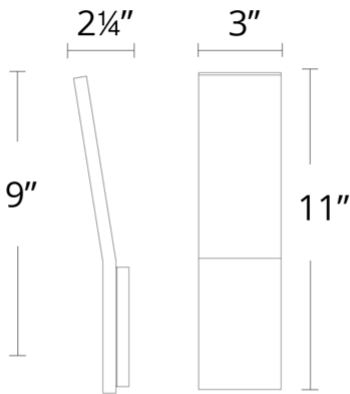

**REPLACEMENT PARTS**

RPL-GLA-11511 - Glass

WS-11511

| Model & Size | Color Temp | Finish              | LED Watts | LED Lumens | Delivered Lumens |
|--------------|------------|---------------------|-----------|------------|------------------|
| WS-11511 11" | 3000K      | AL Brushed Aluminum | 9.8W      | 753        | 621              |
|              | 3000K      | BK Black            | 9.8W      | 753        | 621              |
|              | 3000K      | WT White            | 9.8W      | 753        | 621              |