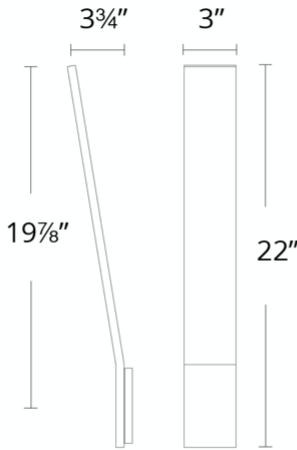

**REPLACEMENT PARTS**

RPL-GLA-11522 - Glass

WS-11522

| Model & Size | Color Temp | Finish              | LED Watts | LED Lumens | Delivered Lumens |
|--------------|------------|---------------------|-----------|------------|------------------|
| WS-11522 22" | 3000K      | AL Brushed Aluminum | 18.7W     | 1494       | 1253             |
|              | 3000K      | BK Black            | 18.7W     | 1494       | 1253             |
|              | 3000K      | WT White            | 18.7W     | 1494       | 1253             |