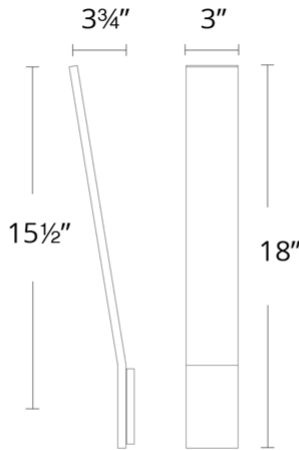

Project: _____

Location: _____

Fixture Type: _____

Catalog Number: _____

AVAILABLE FINISHES:

Blade

WS-11718

PRODUCT DESCRIPTION

A new slant on modern lighting. This low profile angular sconce deploys robust indirect illumination of walls and surfaces. The sloped façade on this clean, minimalist sconce offers a unique look and high style appeal. A welcome addition to modern living spaces, restaurants and medical offices.

FEATURES

- 277V option available for special order.
- ACLED driverless technology
- Conversion plate included to accommodate 4" junction box

SPECIFICATIONS

Rated Life	50000 Hours
Standards	ETL, cETL, Damp Location Listed
Input	120 VAC, 50/60Hz
Dimming	ELV
Color Temp	3000K
CRI	90
Construction	Aluminum hardware

WS-11718

Model & Size	Color Temp	Finish	LED Watts	LED Lumens	Delivered Lumens
WS-11718 18"	3000K	AL Brushed Aluminum	19.5W	1385	1225
	3000K	BK Black	19.5W	1385	1225
	3000K	WT White	19.5W	1385	1225

Example: **WS-11718-WT**

•For 277V special order, add an "F" before the finish: WS-11718F-WT

For custom requests please contact customs@modernforms.com