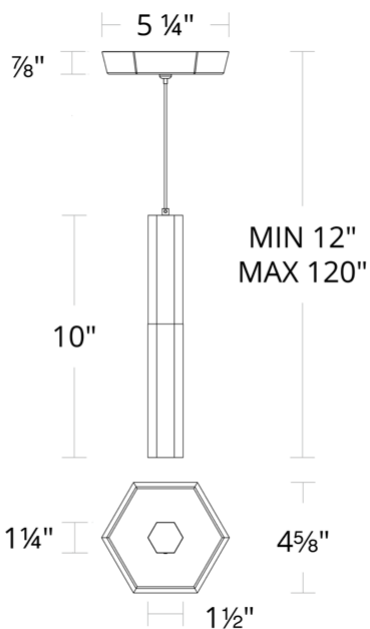

Project: _____

Location: _____

Fixture Type: _____

Catalog Number: _____

AVAILABLE FINISHES:

Basalt

PD-48110

PRODUCT DESCRIPTION

FEATURES

- Driver concealed within the canopy
- Hexagon shaped canopy
- Artisan crafted reclaimed crystal shade
- Thin powered aircraft cables provide an ultra clean look for adjustable suspension height
- Spin-on hexagonal canopy with minimal hardware

SPECIFICATIONS

Rated Life	50000 Hours
Standards	ETL, cETL, Damp Location Listed, Title 24 JA8: 2019 Compliant
Input	120/277V, 50/60Hz
Dimming	ELV: 100-10%, TRIAC: 100-10%
Color Temp	3000K
CRI	90
Construction	Aluminum body with reclaimed crystal diffuser

PD-48110

Model & Size	Color Temp	Finish	LED Watts	LED Lumens	Delivered Lumens
PD-48110 10"	3000K	BN Brushed Nickel	9.2W	544	340

Example: **PD-48110-BN**

For custom requests please contact customs@modernforms.com