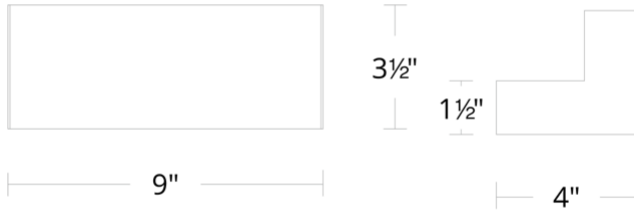

WS-38109

REPLACEMENT PARTS

JB-0501 - 1" Slim Junction Box

Model & Size	Color Temp	Finish	LED Watts	LED Lumens	Delivered Lumens
WS-38109 9"	2700K	BK Black	15.7W	366	288
	2700K	WT White	15.7W	366	288
	3000K	BK Black	15.7W	393	288
	3000K	WT White	15.7W	393	288
	3500K	BK Black	15.7W	393	288
	3500K	WT White	15.7W	393	288