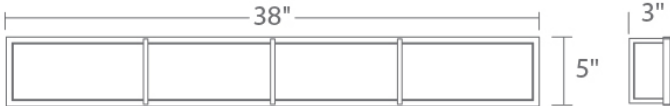

REPLACEMENT PARTS

RPL-GLA-6838 - Glass

WS-6838

Model & Size	Color Temp	Finish	LED Watts	LED Lumens	Delivered Lumens
WS-6838 38"	3000K	BN Brushed Nickel	58W	4845	1815

Example: **WS-6838-BN**

For custom requests please contact customs@modernforms.com