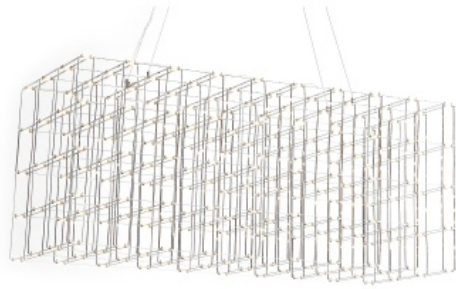

AVENUE LIGHTING

Item#: HF8115-CH

Chrome
18"W x 14"H x 34"L
124" OAH
(112) .6W LED 68W Total / 12V
3000K

COMPANY NAME:
DATE:
PROJECT NAME:
LOCATION:
APPROVED BY:
PRODUCT ITEM CODE: HF8115-CH

AVENUE LIGHTING