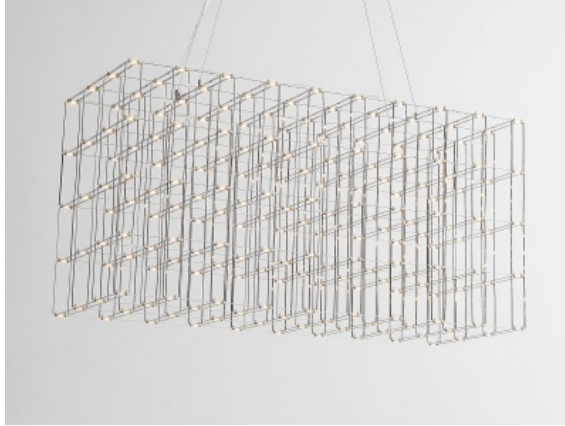

AVE

L I G H T I N G

Item#: HF8148-CH

Chrome
Canopy size 12"L x 6"W x 2"H
18"W x 24"H x 48"L
124" OAH
(200) .6W LED 120W Total / 12V
3000K
15000 LUMENS

COMPANY NAME:
DATE:
PROJECT NAME:
LOCATION:
APPROVED BY:
PRODUCT ITEM CODE: HF8148-CH