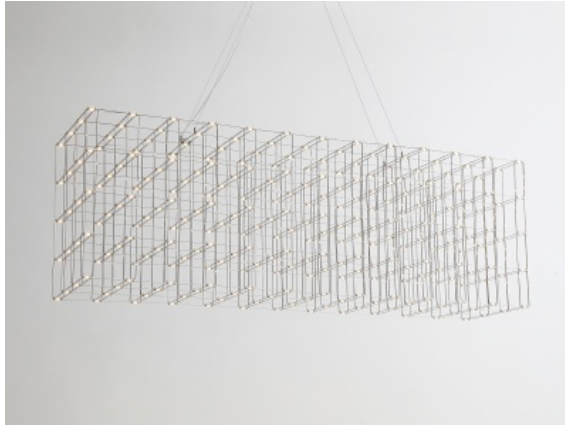

## Item#: HF8170-CH

Chrome  
18"W x 24"H x 72"L  
124" OAH  
(260) .6W LED 156W Total / 12V  
3000K  
19500 LUMENS

COMPANY NAME:
DATE:
PROJECT NAME:
LOCATION:
APPROVED BY:
PRODUCT ITEM CODE: HF8170-CH