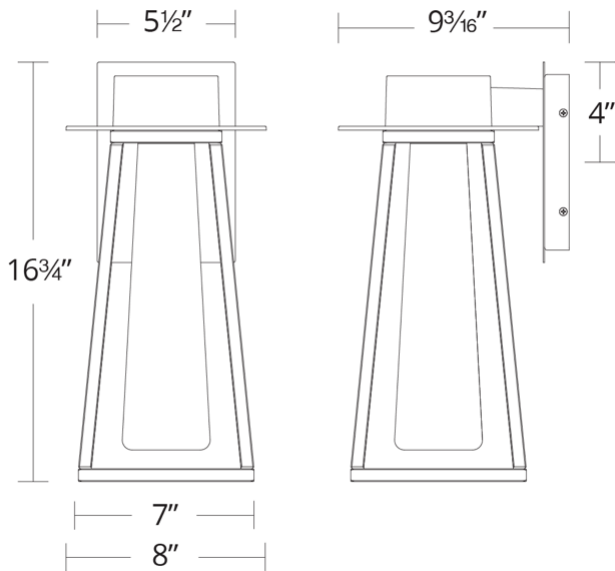

**REPLACEMENT PARTS**

- RPL-GLA-17917-01 - Extruded Glass
- RPL-GLA-17917-02 - Clear Glass

WS-W17917

Model & Size	Color Temp	Finish	LED Watts	LED Lumens	Delivered Lumens
WS-W17917 17"	3000K	BK Black	17.5W	610	539