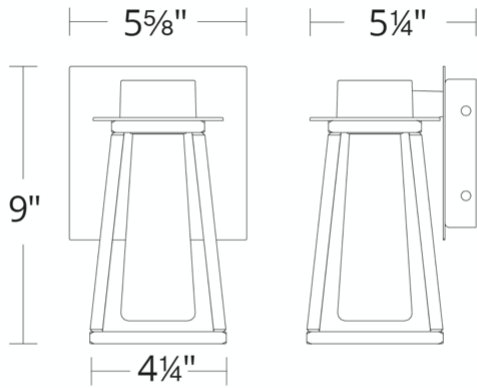

**REPLACEMENT PARTS**

- RPL-GLA-17909-01 - Extruded Glass
- RPL-GLA-17909-02 - Clear Glass

WS-W17909

Model & Size	Color Temp	Finish	LED Watts	LED Lumens	Delivered Lumens
WS-W17909 9"	3000K	BK Black	8.9W	343	238