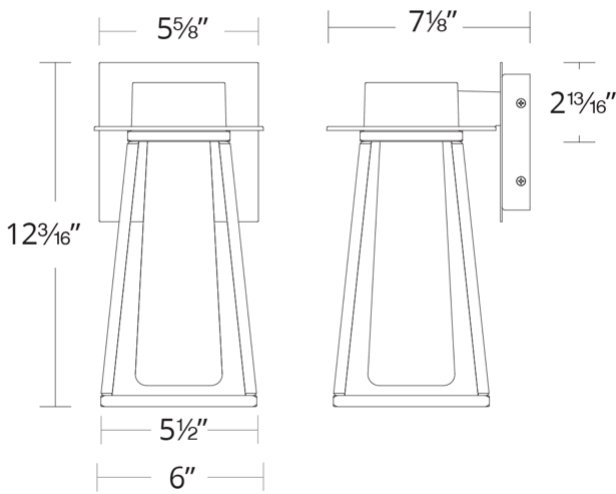

**REPLACEMENT PARTS**

- RPL-GLA-17912-01 - Extruded Glass
- RPL-GLA-17912-02 - Clear Glass

WS-W17912

Model & Size	Color Temp	Finish	LED Watts	LED Lumens	Delivered Lumens
WS-W17912 12"	3000K	BK Black	12.7W	556	455