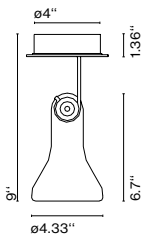

Atlas

Base Atlas 2

Atlas

E26 LED PAR30 13W
36° 2700K

120 V - 60 Hz

Translucent electrical cord

Transparent polycarbonate shade that envelopes the light source. Stainless steel and teflon joint. Base made of white polyamide.

Transparent

Dry locations only

Wall / Ceiling mounted

[Download](#) Assembly Instructions

[Download](#) 2D

[Download](#) 3D

WARNING. California Proposition 65 Warning for California Consumers. This product can expose you to chemicals including wood dust and lead which are known to the State of California to cause cancer or birth defects or other reproductive harm. For more information go to www.P65Warnings.ca.gov

marsetusa@marset.com
www.marset.com

Range

Atlas transforms a common bulb into a spotlight, enveloping it along its outline. Taking its nudity as the starting point, it dresses the bulb up with a transparent suit that also gives the lamp the added benefit of lightness.