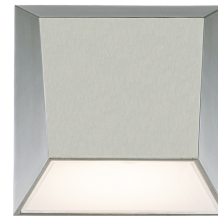

Fixture Type: _____

Catalog Number: _____

Project: _____

Location: _____

Atlantis Outdoor Wall Sconce

Model & Size	Color Temp & CRI	Watt	LED Lumens	Delivered Lumens	Finish
WS-W27106 6"	3000K 90	9W	181	113	AL Brushed Aluminum
	3500K 90	9W	207	130	BK Black
	4000K 90	9W	180	113	WT White

Example: **WS-W27106-30-AL**

DESCRIPTION

Searching the depths. Illuminating all that matters.

FEATURES

- 3CCT (3000K/3500K/4000K) selectable switch
- ACLED driverless technology
- 5 year warranty

SPECIFICATIONS

Color Temp:	4000K, 3500K, 3000K
Input:	120 VAC, 50/60Hz
CRI:	90
Dimming:	ELV: 100-10%, TRIAC: 100-10%
Rated Life:	54000 Hours
Mounting:	Can be mounted on wall in all orientations
Standards:	ETL, cETL, IP65, Title 24: 2019
	Wet Location Listed
Construction:	Aluminum body, tempered glass diffuser