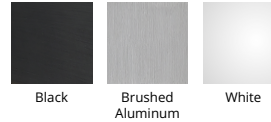

FINISHES

LINE DRAWING