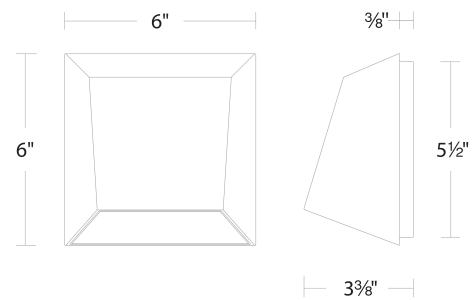

Fixture Type: _____

Catalog Number: _____

Project: _____

Location: _____

Atlantis Outdoor Wall Sconce

Model & Size	Color Temp & CRI	Watt	LED Lumens	Delivered Lumens	Finish
WS-W27106 6"	3000K 90	9W	181	113	AL Brushed Aluminum
	3500K 90	9W	207	130	BK Black
	4000K 90	9W	180	113	WT White

Example: **WS-W27106-30-AL**

DESCRIPTION

Searching the depths. Illuminating all that matters.

FEATURES

- 3CCT (3000K/3500K/4000K) selectable switch
- ACLED driverless technology
- 5 year warranty

SPECIFICATIONS

Color Temp:	4000K, 3500K, 3000K
Input:	120 VAC, 50/60Hz
CRI:	90
Dimming:	ELV: 100-10%, TRIAC: 100-10%
Rated Life:	54000 Hours
Mounting:	Can be mounted on wall in all orientations
Standards:	ETL, cETL, IP65, Title 24: 2019
	Wet Location Listed
Construction:	Aluminum body, tempered glass diffuser

FINISHES

LINE DRAWING

WS-W27106