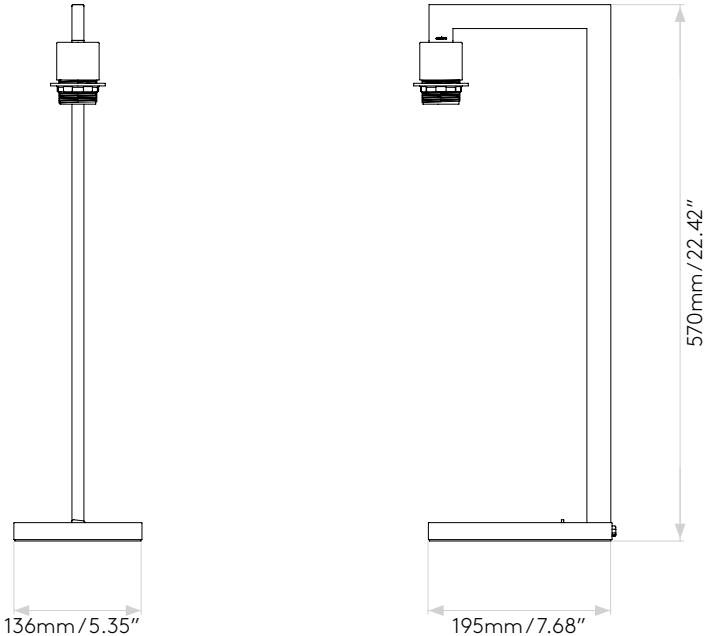

RAVELLO TABLE

astro

GENERAL

LOCATION:	Interior
CLASS:	cETLus (Class I)
LOCATION RATING:	Dry
DRIVER REQUIRED:	Mains 120V
INSTALLATION ORIENTATION:	-
FITTING METHOD:	-
MAIN MATERIAL:	Metal - Mild Steel
DIMENSIONS (mm):	H: 570 W: 136 D: 195
DIMENSIONS (inch):	H: 22.44 W: 5.35 D: 7.68
CUT OUT HOLE (mm/inch):	-
RECESS DEPTH (mm/inch):	-
FIRE RATING:	-
CABLE LENGTH (mm/inch):	2250 / 88.58
GROSS WEIGHT (lb):	5.5
ADA COMPLIANT:	Yes - if installed in compliance with ADA 308, 309.3, 309.4
IC RATING:	-

LAMP

LIGHT SOURCE:	E26/Medium
WATTAGE:	60W
LAMP INCLUDED:	No
MAXIMUM LAMP LENGTH (mm/inch):	120
LUMINOUS FLUX (lm):	Lamp Dependent
COLOUR TEMP (K):	Lamp Dependent
CRI (Ra):	Lamp Dependent
MACADAM ELLIPSE:	Lamp Dependent
TILT ADJUSTABLE ANGLE (°):	-
ROTATION ADJUSTABLE ANGLE (°):	-
LIFETIME (hrs):	Lamp Dependent
BEAM ANGLE (°):	-

PRODUCT ELEVATIONS

astro

Please note that some dimensions may vary slightly due to manufacturing tolerances, this includes cable entry and fixing holes.

Without Shade

With Shade