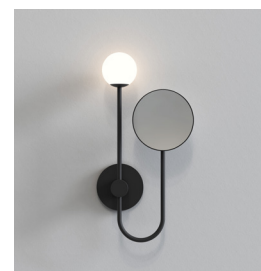

General

Location:	Bathroom
Class:	cULus (Class 1)
Location Rating:	Damp
Driver Required:	Mains 120V
Installation Orientation:	Wall Mount - Vertical
Fitting Method:	4" Octagon Box
Main Material:	Metal - Aluminium
Dimensions (mm):	H: 434 W: 210 D: 92
Dimensions (inch):	H: 17.09 W: 8.27 D: 3.62
Cut Out Hole (mm/inch):	-
Recess Depth (mm/inch):	-
Fire Rating:	-
Cable Length (mm/inch):	-
Gross Weight (lb):	4.37
Ada Compliant:	Yes - if installed in compliance with ADA 307.2, 308, 309.3, 309.4
Ic Rating:	Non IC Rated

Lamp

Light Source:	G9
Wattage:	25W
Lamp Included:	No
Maximum Lamp Length (mm/inch):	55/2.17
Luminous Flux (lm):	Lamp Dependent
Colour Temp (K):	Lamp Dependent
Cri (Ra):	Lamp Dependent
Macadam Ellipse:	Lamp Dependent
Tilt Adjustable Angle (°):	-
Rotation Adjustable Angle (°):	-
Average Lifetime (hrs):	Lamp Dependent
Beam Angle (°):	Lamp Dependent

Shade Included:	-
Shade/Diffuser Material:	Glass
Shade/Diffuser Finish:	Acid Etched
F Mark:	Suitable for mounting on flammable materials

CODE: 1424005
FINISH: POLISHED CHROME

CODE: 1424007
FINISH: MATT BLACK