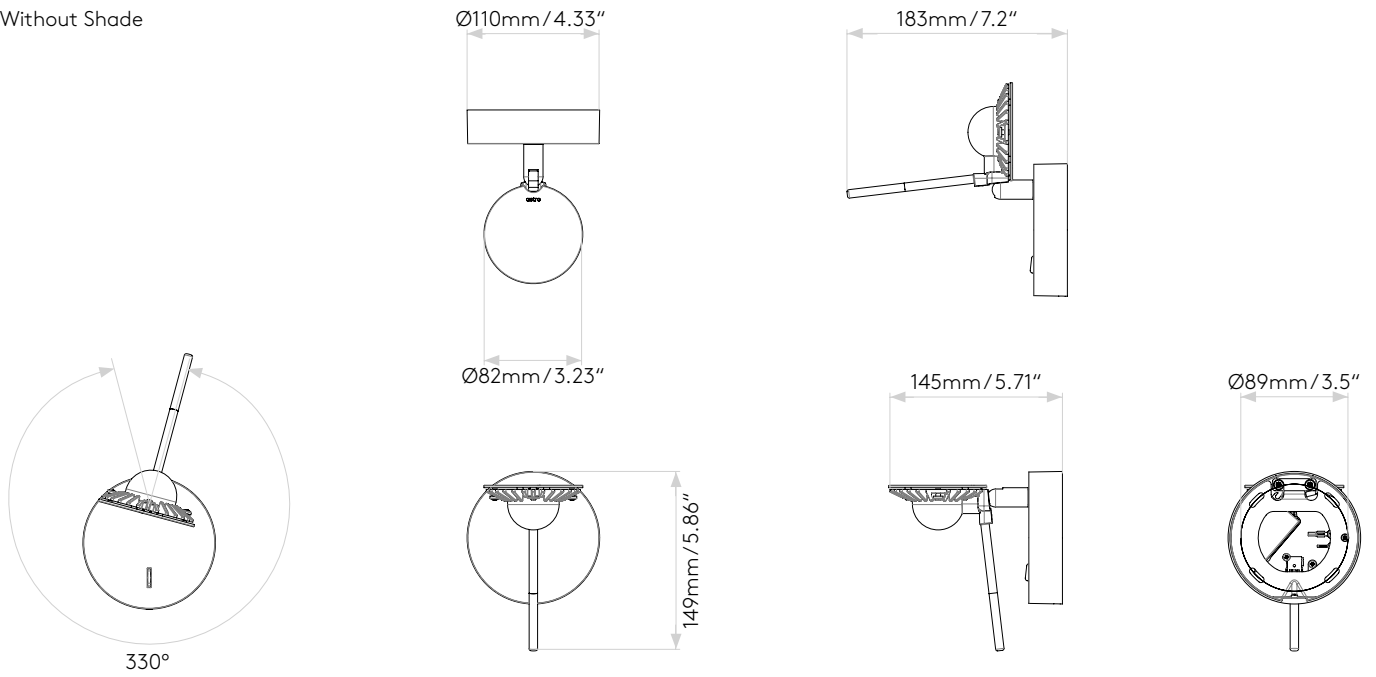

PRODUCT ELEVATIONS

astro

Please note that some dimensions may vary slightly due to manufacturing tolerances, this includes cable entry and fixing holes.

Without Shade