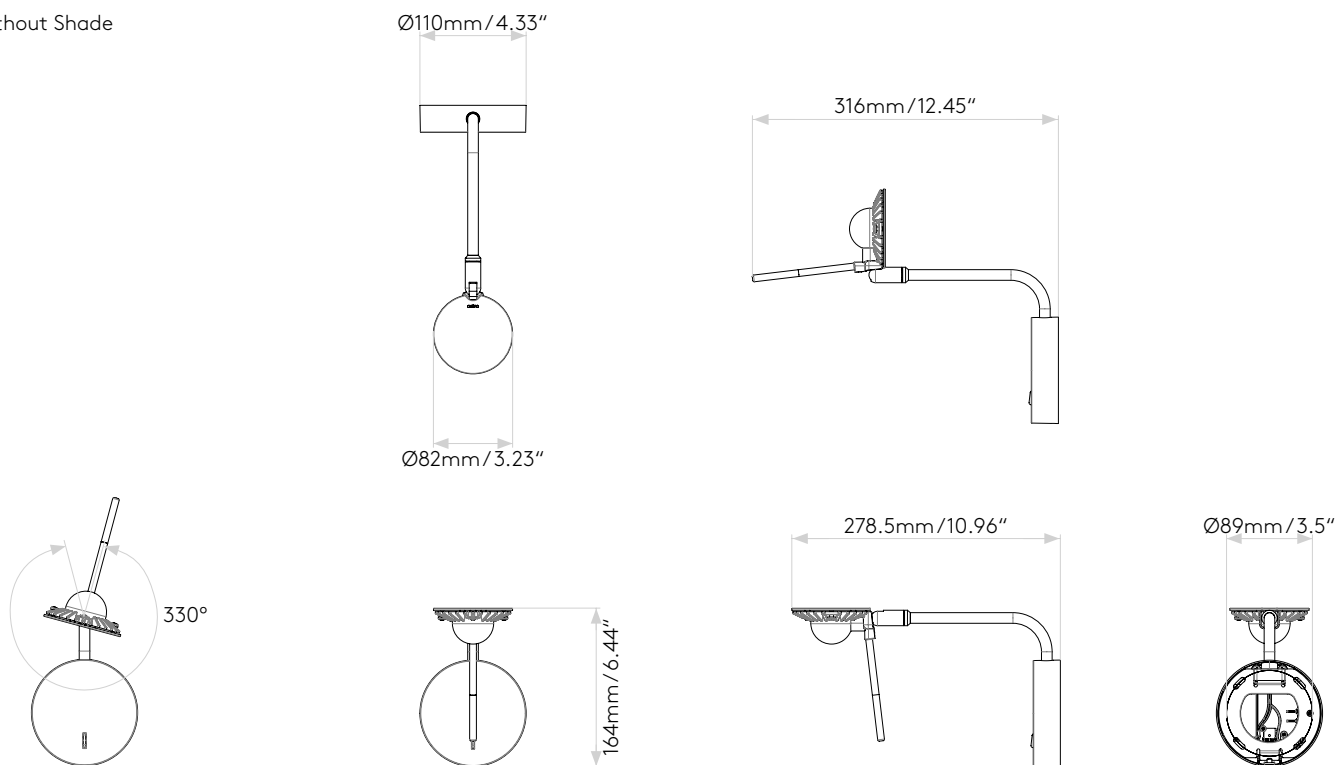

MIURA SWING ARM

astro

GENERAL

LOCATION:	Interior
CLASS:	cULus (Class 1)
LOCATION RATING:	Dry
DRIVER REQUIRED:	Mains 120V
INSTALLATION ORIENTATION:	Wall Mount - Vertical
FITTING METHOD:	4" Octagon Box
MAIN MATERIAL:	Metal - Zinc
DIMENSIONS (mm):	H:164 W:110 D:278.5 Ø: 82
DIMENSIONS (inch):	H: 6.46 W: 4.33 D: 10.96 Ø: 3.23
CUT OUT HOLE (mm/inch):	-
RECESS DEPTH (mm/inch):	-
FIRE RATING:	-
CABLE LENGTH (mm/inch):	-
GROSS WEIGHT (lb):	2.18
ADA COMPLIANT:	Yes - if installed in compliance with ADA 307.2, 308, 309.3, 309.4
IC RATING:	-

LAMP

LIGHT SOURCE:	COB LED
WATTAGE:	7.4W
LAMP INCLUDED:	Yes
MAXIMUM LAMP LENGTH (mm/inch):	-
LUMINOUS FLUX (lm):	359
COLOUR TEMP (K):	2700
CRI (Ra):	80
MACADAM ELLIPSE:	3-Step
TILT ADJUSTABLE ANGLE (°):	90
ROTATION ADJUSTABLE ANGLE (°):	330
LIFETIME (hrs):	42300
BEAM ANGLE (°):	-

PRODUCT ELEVATIONS

astro

Please note that some dimensions may vary slightly due to manufacturing tolerances, this includes cable entry and fixing holes.

Without Shade

With Shade