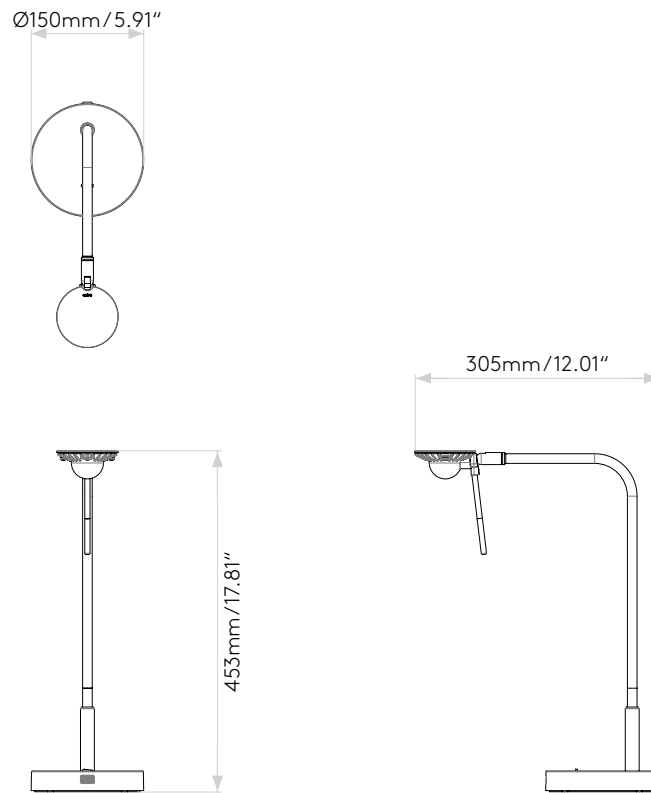

MIURA DESK USB

astro

GENERAL

LOCATION:	Interior
CLASS:	cULus (Class 1)
LOCATION RATING:	Dry
DRIVER REQUIRED:	Mains 120V
INSTALLATION ORIENTATION:	-
FITTING METHOD:	-
MAIN MATERIAL:	Metal - Zinc
DIMENSIONS (mm):	H: 453 W: 150 D: 305
DIMENSIONS (inch):	H: 17.83 W: 5.91 D: 12.01
CUT OUT HOLE (mm/inch):	-
RECESS DEPTH (mm/inch):	-
FIRE RATING:	-
CABLE LENGTH (mm/inch):	2250 / 88.58
GROSS WEIGHT (lb):	7.63
ADA COMPLIANT:	Yes - if installed in compliance with ADA 308, 309.3, 309.4
IC RATING:	Non IC Rated

LAMP

LIGHT SOURCE:	COB LED
WATTAGE:	7.7W
LAMP INCLUDED:	Yes
MAXIMUM LAMP LENGTH (mm/inch):	-
LUMINOUS FLUX (lm):	306
COLOUR TEMP (K):	2700
CRI (Ra):	80
MACADAM ELLIPSE:	3-Step
TILT ADJUSTABLE ANGLE (°):	90
ROTATION ADJUSTABLE ANGLE (°):	330
LIFETIME (hrs):	42300
BEAM ANGLE (°):	-

PRODUCT ELEVATIONS

astro

Please note that some dimensions may vary slightly due to manufacturing tolerances, this includes cable entry and fixing holes.

Without Shade

With Shade