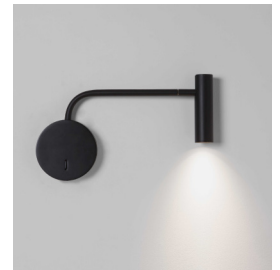

# ENNA WALL LED

astro

## GENERAL

LOCATION:	Interior
CLASS:	cULus (Class 1)
LOCATION RATING:	Dry
DRIVER REQUIRED:	Mains 120V
INSTALLATION ORIENTATION:	Wall Mount
FITTING METHOD:	4" Octagon Box
MAIN MATERIAL:	Metal - Aluminium
DIMENSIONS (mm):	H: 185 D: 270
DIMENSIONS (inch):	H: 7.28 D: 10.63
CUT OUT HOLE (mm/inch):	-
RECESS DEPTH (mm/inch):	-
FIRE RATING:	-
CABLE LENGTH (mm/inch):	-
GROSS WEIGHT (lb):	1.96
ADA COMPLIANT:	Yes - if installed in compliance with ADA 307.2, 308, 309.3, 309.4
IC RATING:	-

## LAMP

LIGHT SOURCE:	High Powered LED
WATTAGE:	4.7W
LAMP INCLUDED:	Yes (Integral)
MAXIMUM LAMP LENGTH (mm/inch):	-
LUMINOUS FLUX (lm):	105
COLOUR TEMP (K):	2700
CRI (Ra):	90
MACADAM ELLIPSE:	3-Step
TILT ADJUSTABLE ANGLE (°):	90
ROTATION ADJUSTABLE ANGLE (°):	330
LIFETIME (hrs):	60000
BEAM ANGLE (°):	To Be Advised

## ADDITIONAL INFORMATION:

SHADE INCLUDED:	-
SHADE/DIFFUSER MATERIAL:	-
SHADE/DIFFUSER FINISH:	-
F MARK:	-

CODE: 1058038  
FINISH: MATT WHITE

CODE: 1058039  
FINISH: MATT BLACK

CODE: 1058040  
FINISH: MATT GOLD