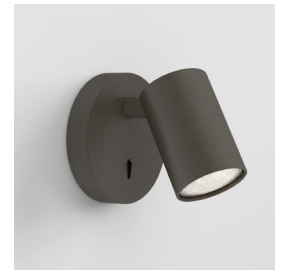

ASCOLI SINGLE SWITCHED

astro

GENERAL

LOCATION:	Interior
CLASS:	cETLus (Class 1)
LOCATION RATING:	Dry
DRIVER REQUIRED:	Mains 120V
INSTALLATION ORIENTATION:	Wall mount
FITTING METHOD:	4" Octagon Box
MAIN MATERIAL:	Metal - Zinc
DIMENSIONS (mm):	H: 110 W: 108 D: 130
DIMENSIONS (inch):	H: 4.33 W: 4.25 D: 5.12
CUT OUT HOLE (mm/inch):	-
RECESS DEPTH (mm/inch):	-
FIRE RATING:	-
CABLE LENGTH (mm/inch):	-
GROSS WEIGHT (kg):	1.45
ADA COMPLIANT:	Yes - if installed in compliance with ADA 307.2, 308, 309.3, 309.4
IC RATING:	-

LAMP

LIGHT SOURCE:	GU10
WATTAGE:	50W
RECOMMENDED LAMP:	6W Max LED GU10
LAMP INCLUDED:	No
MAXIMUM LAMP LENGTH (mm/inch):	57
LUMINOUS FLUX (lm):	Lamp Dependent
COLOUR TEMP (K):	Lamp Dependent
CRI (Ra):	Lamp Dependent
MACADAM ELLIPSE:	-
TILT ADJUSTABLE ANGLE (°):	90
ROTATION ADJUSTABLE ANGLE (°):	330
LIFETIME (hrs):	Lamp Dependent
BEAM ANGLE (°):	Lamp Dependent

CODE: 1286038
FINISH: TEXTURED WHITE

CODE: 1286043
FINISH: BRONZE

CODE: 1286048
FINISH: MATT NICKEL

CODE: 1286121
FINISH: MATT BLACK

TO MAINTAIN THIS PRODUCT TO ITS BEST CONDITION, PLEASE VIEW OUR CARE AND CLEANING GUIDELINES ON THE SUPPORT SECTION OF THE ASTRO WEBSITE.