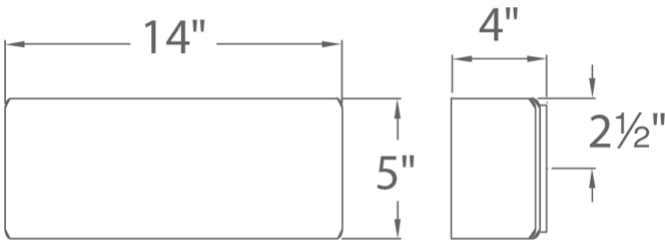

SPECIFICATIONS

Rated Life	50000 Hours
Standards	ETL, cETL, Damp Location Listed
Input	120-277V, 50/60Hz
Driver Dimension	3.0" x 1.9" x 1.1"
Dimming	ELV
Color Temp	3000K
CRI	90
Construction	Dark walnut wood construction