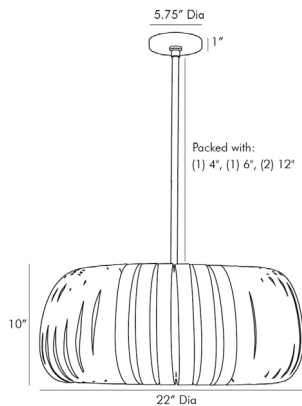

## WILSON PENDANT

41043

H: 12 IN, Dia: 22.00 IN

Blue Cadet

Contract Suitable As Is

Inspired by the uniqueness our Mia Pendant (41005) imparts upon a space, we've created this colorful take in a different shape. Strips of pliable blue cadet microfiber banding surround the light, which is suspended from a steel pipe finished in a warm antique brass. The styrene shape is not only aesthetically engaging, but it filters the light and casts soft, linear shadows. Additional pipe available (PIPE-101).

### DIMENSIONS

Pendant	H: 10 IN, Dia: 22.00 IN
Minimum Hanging Height	12 IN
Maximum Hanging Height	46 IN
Canopy	H: 1 IN, Dia: 5.75 IN