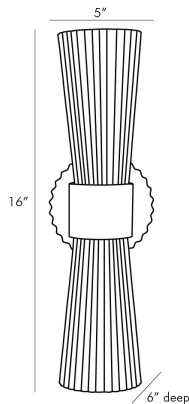

ARTERIOS

WHITTIER SCONCE

49255
H: 16 IN, W: 5 IN, D: 6 IN
Pale Brass, Clear Fluted Glass
Contract Suitable As Is

This tuxedo-style sconce bestows a classic element to any façade it graces. The two-light fixture features clear fluted glass shades, fixed on a pale brass steel plate, that maximize the light and add texture to its directional pattern. Pair with another to create a double vanity story in a powder room, or for a more dramatic effect on a wallscape. Damp-rated, although limited covered outdoor conditions may affect finish.

APPEARANCE

Material	Glass, Steel
Finish	Pale Brass
Top Coat/Sealant	true

DIMENSIONS

Center Of Mount From Btm	8 IN
Backplate	Dia: 4.50 IN, D: 1 IN
Mount	Dia: 4.00 IN

WIRING

Rating	Damp
Cord	1 FT, Black, SVT
Socket	2, Type B=-E12 Other
Maximum Watt	25
Voltage	110-120 V

CERTIFICATIONS

Certifications	Mexico Australia, EU, United Kingdom, Middle East, United States, Canada
----------------	---

COMPLIANCY

UL/ETL	Yes
CB	Yes
RoHS	true

SHIPPING

Product Weight	5 LBS
Gross Weight 1	6.1 LBS
Shipping Box 1	H: 8 IN, L: 15 IN, W: 10 IN