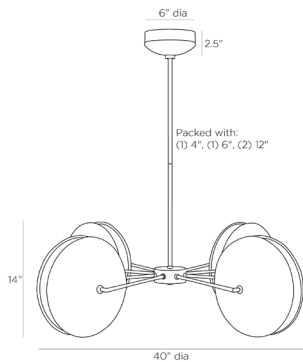

# ARTERIO RS

## WHITNEY CHANDELIER

DLC05

H: 14 IN, Dia: 40.00 IN

Smoke Luster

Contract Suitable As Is

Imparting a moody sophistication to any space, the Whitney chandelier is composed of an antique brass iron body, with futuristic, smoky slump luster glass disc shapes that visually encase the frosted glass bulb inside. The LED chandelier emits a diffused, glow from each glass shade. Finish will vary. Damp-rated, although limited covered outdoor conditions may affect finish.

### DIMENSIONS

Chandelier	H: 10 IN, Dia: 40.00 IN
Minimum Hanging Height	14 IN
Maximum Hanging Height	42 IN
Canopy	H: 2.5 IN, Dia: 6.00 IN

### REPLACEMENT PARTS

Replacement Part 1	PIPE-513
Replacement Part 1 Dim	(1) 4", (1) 6", (1) 12"