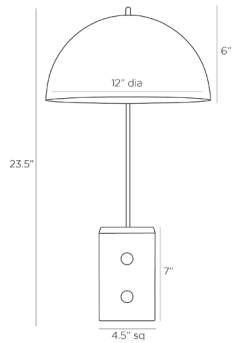

## WESLAN LAMP

PDC01  
H: 23.5 IN, W: 17 IN, D: 12 IN  
English Bronze, Steel  
Contract Suitable As Is

Introducing the Weslan lamp, a pharmacy-style lamp with old-meets-new vibes. The task lamp features a domed, English bronze-finished steel metal lamp shade lined in white lacquer. A C-shaped arm connects the lamp to a geometric white alabaster base. Finish may vary.

### DIMENSIONS

Shade	Dia: 12.00 IN, Side: 6 IN
Base	H: 7 IN, W: 4.5 IN, D: 4.5 IN
Foot Print	W: 4.5 IN, D: 4.5 IN

### WIRING

Rating	Indoor Only
Tilt Test	10 Degrees - AU
Cord	8 FT, Back of Lamp Base, SPT-2, Taupe Fabric
Socket	1, Type A - E26, White
Switch	On Line, On/Off Rocker
Maximum Watt	60
Voltage	110-120 V