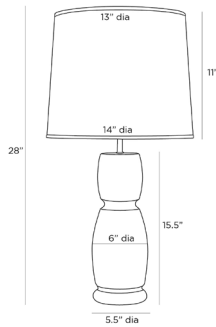

ARTERIOS

WERLOW LAMP

PTS03-SH011
H: 28 IN, Dia: 14.00 IN
Ivory, Terracotta
Contract Suitable As Is

The midcentury-inspired Werlow lamp is fashioned in a spindle silhouette with soft curves. A contemporary take on the classic turned wooden lamp, the linear table light is crafted in ivory terracotta, with a washed effect. The piece is finished with a matching terracotta sphere finial and an off-white microfiber drum shade, lined in off-white cotton. Finish will vary.

APPEARANCE

Material	Cotton, Microfiber, Steel, Terracotta
Finish	Dark Antique Brass, Off-White
Finish Will Vary	true
Top Coat/Sealant	false
Finial Description	Matching terracotta sphere

DIMENSIONS

Shade	Top: 13.00 IN, Dia: 14.00 IN, Side: 11 IN
Body	H: 15.5 IN, Dia: 6.00 IN
Neck	H: 2 IN, Dia: 1.00 IN
Foot Print	Dia: 5.50 IN
Harp	9.5" Brass IN

WIRING

Rating	Indoor Only
Tilt Test	10 Degrees - AU
Cord	8 FT, Back of Lamp Base, Clear/Silver, SPT-2
Socket	1, Nickel, Type A - E26
Switch	3-Way Rotary, At Socket
Maximum Watt	150
Voltage	110-120 V

CERTIFICATIONS