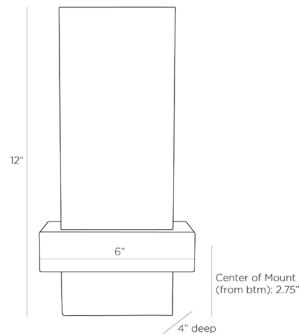

ARTERIOS

WEMBLEY SCONCE

DWC11

H: 12 IN, W: 6 IN, D: 4 IN

White Alabaster

Contract Suitable As Is

A gorgeous, white alabaster diffuser plate creates warm filtered light and adds natural sophistication to any space. The bulb behind accentuates the stone's organic veins and features brilliantly as it rests perfectly within the antique brass iron frame. The LED fixture mounts directly from its steel frame, finished in antique brass. Finish will vary. Damp-rated, although limited covered outdoor conditions may affect finish.

APPEARANCE

Material	Alabaster, Iron
Finish	Antique Brass
Finish Will Vary	true
Top Coat/Sealant	true

DIMENSIONS

Center Of Mount From Btm	2.75 IN
Backplate	H: 4.5 IN, W: 4.5 IN, D: 1 IN
Mount	H: 4 IN, W: 4 IN