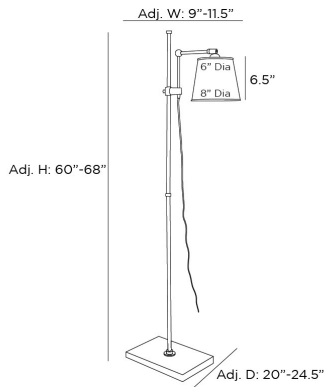

ARTERIOS

WATSON FLOOR LAMP

79846

Taupe, Antique Brass
Contract Suitable As Is

In a handsome mix of materials, the Watson floor lamp embraces a modern sensibility. An adjustable shade in taupe steel is attached to a steel rod finished in antique brass and supported by a white marble base. The lamp is designed with an intentionally exposed taupe cloth cord that can be artfully wrapped around the rod or left to simply hang straight. Marble will vary.

APPEARANCE

Material	Marble, Steel
Finish	Antique Brass, Taupe, White
Finish Will Vary	true
Top Coat/Sealant	true

DIMENSIONS

Shade	Top: 6.00 IN, Dia: 8.00 IN, Side: 6.5 IN
Base	H: 1.5 IN, W: 9 IN, D: 14 IN
Foot Print	W: 9 IN, D: 14 IN

WIRING

Rating	Indoor Only
Tilt Test	10 Degrees - AU
Cord	12 FT, SPT-2, Taupe Fabric
Socket	1, Type A - E26, White
Switch	On Line, On/Off Foot Switch
Maximum Watt	60
Voltage	110-120 V

COMPLIANCY

RoHS	true
------	------

SHIPPING

Product Weight	20.5 LBS
Gross Weight 1	25.5 LBS
Shipping Box 1	H: 24 IN, L: 13 IN, W: 12.8 IN

ADDITIONAL INFO

Shade Shape	Round
Shade Type	Other

REPLACEMENT PARTS

Replacement Part 1	49870SHD
--------------------	----------