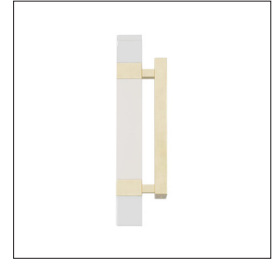

## WATKINS SCONCE

DWC14  
 H: 15 IN, W: 4.5 IN, D: 3.5 IN  
 Clear Crystal  
 Contract Suitable As Is

Our Watkins sconce bestows an element of modern glamor to an entry or hallway. The sleek wall light is created in a mix of matte and high-gloss materials, which combine to produce a geometric blocking effect. The LED fixture features a linear composition of clear and frosted crystal, with bands of antique brass iron. Antique-brass iron also forms the sconce's rectangular backplate. Damp-rated, although limited covered

### APPEARANCE

Material Crystal, Iron  
 Finish Antique Brass, Frosted  
 Top Coat/Sealant true

### DIMENSIONS

Center Of Mount From Btm 7.5 IN  
 Backplate H: 10 IN, W: 4.5 IN, D: 1.5 IN  
 Mount H: 9.5 IN, W: 4 IN