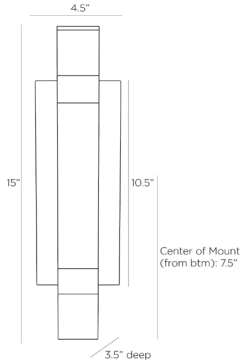

## WATKINS SCONCE

DWC14  
 H: 15 IN, W: 4.5 IN, D: 3.5 IN  
 Clear Crystal  
 Contract Suitable As Is

Our Watkins sconce bestows an element of modern glamor to an entry or hallway. The sleek wall light is created in a mix of matte and high-gloss materials, which combine to produce a geometric blocking effect. The LED fixture features a linear composition of clear and frosted crystal, with bands of antique brass iron. Antique-brass iron also forms the sconce's rectangular backplate. Damp-rated, although limited covered

### DIMENSIONS

Center Of Mount From Btm 7.5 IN  
 Backplate H: 10 IN, W: 4.5 IN, D: 1.5 IN  
 Mount H: 9.5 IN, W: 4 IN

### SHIPPING

Product Weight 7 LBS  
 Gross Weight 1 8.36 LBS  
 Shipping Box 1 H: 19.1 IN, L: 7.1 IN, W: 7.5 IN