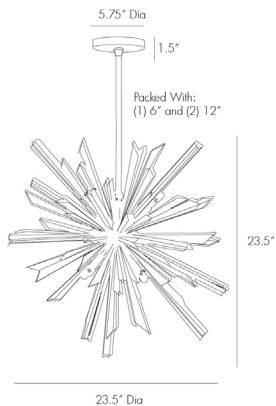

ARTERIOS

WALDORF SMALL CHANDELIER

89027
H: 29 IN, Dia: 23.50 IN
Antique Brass
Contract Suitable As Is

Depth and scale are transformative features in this eight-light chandelier. Angular steel shards in varying sizes extend from the center, creating a vibrant form finished in antique brass. Clear glass rods are interspersed throughout, adding a nice contrast from the metal. Available in a larger size or vintage silver finish. Additional pipe available (PIPE-101). Damp-rated, although limited covered outdoor conditions may affect

APPEARANCE

Material	Glass, Steel
Material Type	Plated
Finish	Antique Brass, Clear
Top Coat/Sealant	true

DIMENSIONS

Chandelier	H: 23.5 IN, Dia: 23.50 IN
Minimum Hanging Height	29 IN
Maximum Hanging Height	47 IN
Canopy	H: 1 IN, Dia: 5.75 IN

WIRING

Rating	Damp
Cord	10 FT, Clear/Silver, SVT
Socket	8, Type B=-E12 Other
Photographed Bulb	Small Clear Tubular Bulb
Maximum Watt	40
Voltage	110-120 V

CERTIFICATIONS

Certifications	Mexico Australia, EU, United Kingdom, Middle East, United States, Canada
----------------	---

REPLACEMENT PARTS

Replacement Part 1	PIPE-101
Replacement Part 1 Dim	(1) 6" and (1) 12" rods
Replacement Part 2	PIVOT-100
Replacement Part 2 Dim	1.5" x 1"

CONTRACT

Contract Suitable	true
-------------------	------