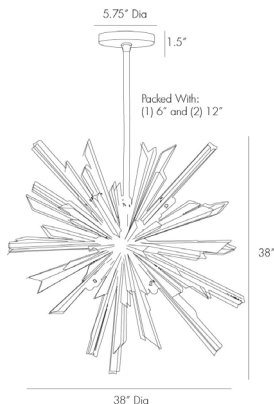

ARTERIOS

WALDORF LARGE CHANDELIER

89029
 H: 39.5 IN, Dia: 38.00 IN
 Antique Brass
 Contract Suitable As Is

Depth and scale are transformative features in this eight-light chandelier. Angular steel shards in varying sizes extend from the center, creating a vibrant form finished in antique brass. Clear glass rods are interspersed throughout, adding a nice contrast from the metal. Available in a smaller size or vintage silver finish. Additional pipe available (PIPE-101). Damp-rated, although limited covered outdoor conditions may affect

APPEARANCE

Material	Glass, Steel
Finish	Antique Brass, Clear
Top Coat/Sealant	true

DIMENSIONS

Chandelier	H: 38 IN, Dia: 38.00 IN
Minimum Hanging Height	39.5 IN
Maximum Hanging Height	51.5 IN
Canopy	H: 1 IN, Dia: 5.75 IN

WIRING

Rating	Damp
Cord	10 FT, Clear/Silver, SVT
Socket	8, Type B=-E12 Other
Photographed Bulb	Small Clear Tubular Bulb
Maximum Watt	40
Voltage	110-120 V

CERTIFICATIONS

Certifications	Mexico Australia, EU, United Kingdom, Middle East, United States, Canada
----------------	---

REPLACEMENT PARTS

Replacement Part 1	PIPE-101
Replacement Part 1 Dim	(1) 6" and (1) 12" rods
Replacement Part 2	PIVOT-103
Replacement Part 2 Dim	1.5" x 1"

CONTRACT

Contract Suitable	true
-------------------	------