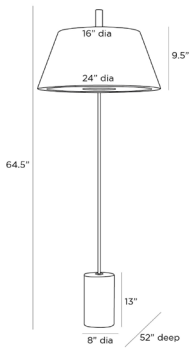

## WALDING FLOOR LAMP

PFC04-SH001  
 H: 64.5 IN, W: 24 IN, D: 52 IN  
 English Bronze, Steel  
 Contract Suitable As Is

A stylish accent in any space, the Walding floor lamp finds impact through form and materials. The streamlined task light is designed with a tapered off-white parchment shade, counterbalanced by a weighty base made from a column of natural travertine that sits atop a bronze disc plate. The components are united by a graceful, arched English bronze steel arm. Finish will vary.

### DIMENSIONS

Shade	Top: 16.00 IN, Dia: 24.00 IN, Side: 9.5 IN
Base	H: 13 IN, Dia: 8.00 IN
Foot Print	Dia: 13.00 IN

### WIRING

Rating	Indoor Only
Tilt Test	10 Degrees - AU
Cord	12 FT, Back of Lamp Base, SPT-2, Taupe Fabric
Socket	1, Type A - E26, White
Switch	Full Range Dimmer, On Line
Maximum Watt	100
Voltage	110-120 V