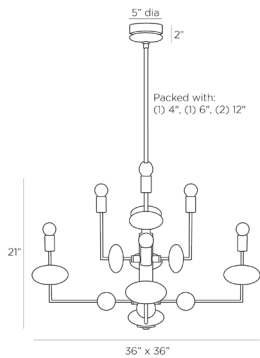

ARTERIOS

VISTA CHANDELIER

DMC01
H: 27.5 IN, W: 36 IN, D: 36 IN
Antique Brass
Contract Suitable As Is

The mystic beauty of the cosmos informed the design of our eight-light Vista chandelier. Ivory ricestone composite cast into ball and saucer shapes orbit the fixture's tiered, antique brass iron framework, as if floating in space. Finish will vary. Damp-rated, although limited covered outdoor conditions may affect finish.

APPEARANCE

Material	Ricestone, Steel
Material Type	Composite
Finish	Ivory
Finish Will Vary	true
Top Coat/Sealant	true

DIMENSIONS

Chandelier	H: 21 IN, W: 36 IN, D: 36 IN
Minimum Hanging Height	27.5 IN
Maximum Hanging Height	49.5 IN
Canopy	H: 2 IN, Dia: 5.00 IN

WIRING

Rating	Damp
Cord	7 FT, Clear/Silver, SVT
Socket	8, Type B - E12
Photographed Bulb	2" Clear Globe Bulb
Maximum Watt	60
Voltage	110-120 V

CERTIFICATIONS

Certifications	Mexico Australia, European Union, United Arab Emirates, United States, Canada
----------------	----------------------------------------------------------------------------------

COMPLIANCY

UL/ETL	Yes
CB	Yes
RoHS	true

SHIPPING

Shipping Requirements	TruckShip
Product Weight	30 LBS
Gross Weight 1	37 LBS
Shipping Box 1	H: 30.5 IN, L: 30.5 IN, W: 15.15 IN

REPLACEMENT PARTS

Replacement Part 1	PIPE-504
Replacement Part 1 Dim	(1) 4", (1) 6", (1) 12"
Replacement Part 2	CANOPY-640
Replacement Part 2 Dim	1" x 5"