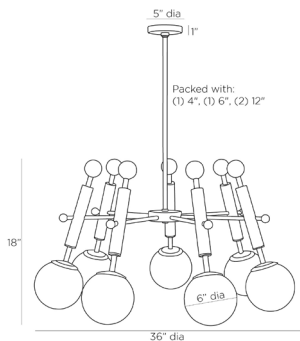

## VERONA CHANDELIER

DMC05

H: 20 IN, Dia: 36.00 IN

Antique Brass

Contract Suitable As Is

Loaded with visual interest, the Verona chandelier is fashioned with a slanted, umbrella-shaped, piped framework in antique brass iron and opal-swirl glass shades. The dynamic piece is embellished with white alabaster orbed finials that top each of the eight lights. Finish will vary.

### DIMENSIONS

Chandelier	H: 18 IN, Dia: 36.00 IN
Minimum Hanging Height	20 IN
Maximum Hanging Height	48 IN
Canopy	H: 1 IN, Dia: 5.00 IN

### WIRING

Rating	Damp
Cord	7 FT, Clear/Silver, SVT
Socket	8, Type B - E12
Photographed Bulb	Clear Straight Tip Candelabra Bulb
Maximum Watt	60
Voltage	110-120 V