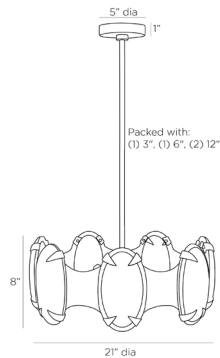

ARTERIOS

VELLA CHANDELIER

DSI02

H: 10 IN, Dia: 21.00 IN

Antique Brass

Contract Suitable As Is

Inspired by traditional jewelry settings for precious stones, our Vella chandelier is a stunning addition to an interior. A ring of forged antique-brass finished iron with a crown-like design, houses cast oval glass medallions, in smoke luster glass with a hammered texture. The fixture is fitted with a suspension pipe and canopy in antique brass. Finish will vary. Damp-rated, although limited covered outdoor conditions may

APPEARANCE

Material	Glass, Iron
Material Type	Hammered
Finish	Smoke Luster
Finish Will Vary	true
Top Coat/Sealant	true

DIMENSIONS

Chandelier	H: 8 IN, Dia: 21.00 IN
Minimum Hanging Height	10 IN
Maximum Hanging Height	40 IN
Canopy	H: 1 IN, Dia: 5.00 IN

WIRING

Rating	Damp
Cord	10 FT, Black, SVT
Socket	7, Type B - E12
Photographed Bulb	2" Clear Globe Bulb
Maximum Watt	40
Voltage	110-120 V

CERTIFICATIONS

Certifications	Mexico Australia, United States, Canada
----------------	--

COMPLIANCY

UL/ETL	Yes
RoHS	false

SHIPPING

Shipping Requirements	Prop65
Product Weight	16 LBS
Gross Weight 1	24.42 LBS
Shipping Box 1	H: 25.21 IN, L: 25.2 IN, W: 9.84 IN

REPLACEMENT PARTS

Replacement Part 1	PIPE-523
Replacement Part 1 Dim	(1) 3", (1) 6", (1) 12"
Replacement Part 2	CANOPY-620
Replacement Part 2 Dim	1" x 5"