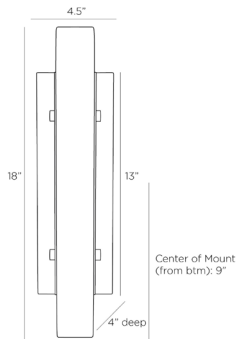

ARTERIOS

VELASCO SCONCE

DWC13
H: 18 IN, W: 4.5 IN, D: 4 IN
White Alabaster
Contract Suitable As Is

With a distinctive Deco influence, our Velasco sconce is updated in a modern, streamlined design. The wall light is crafted in a narrow column of luxurious white alabaster affixed to a rectangular backplate of antique-brass iron, which grips the LED diffuser on each side. Finish will vary. Damp-rated, although limited covered outdoor conditions may affect finish.

APPEARANCE

Material	Alabaster, Iron
Finish	Antique Brass
Finish Will Vary	true
Top Coat/Sealant	true

DIMENSIONS

Center Of Mount From Btm	9 IN
Backplate	H: 13 IN, W: 4.5 IN
Mount	H: 12.5 IN, W: 4 IN

WIRING

CERTIFICATIONS

Certifications	Mexico Australia, European Union, United Arab Emirates, United States, Canada
----------------	--

COMPLIANCY

UL/ETL	Yes
CB	Yes
RoHS	true

SHIPPING

Product Weight	13 LBS
Gross Weight 1	14.5 LBS
Shipping Box 1	H: 20.9 IN, L: 11.2 IN, W: 5.7 IN