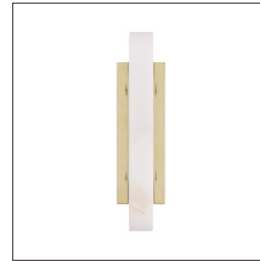

ARTERIOS

VELASCO SCONCE

DWC13
H: 18 IN, W: 4.5 IN, D: 4 IN
White Alabaster
Contract Suitable As Is

With a distinctive Deco influence, our Velasco sconce is updated in a modern, streamlined design. The wall light is crafted in a narrow column of luxurious white alabaster affixed to a rectangular backplate of antique-brass iron, which grips the LED diffuser on each side. Finish will vary. Damp-rated, although limited covered outdoor conditions may affect finish.

APPEARANCE

Material	Alabaster, Iron
Finish	Antique Brass
Finish Will Vary	true
Top Coat/Sealant	true

DIMENSIONS

Center Of Mount From Btm	9 IN
Backplate	H: 13 IN, W: 4.5 IN
Mount	H: 12.5 IN, W: 4 IN

WIRING