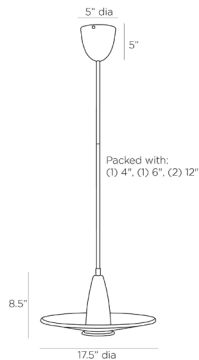

ARTERIOS

VASIL FLUSH MOUNT

DFC05
H: 14 IN, Dia: 17.50 IN
Clear Seedy
Contract Suitable As Is

Fashioned after midcentury Italian lighting, the Vasili flush mount is created with an inverted, pan-shaped shade of clear seedy slump glass. Lustrous, opaque opal glass in a cone shape forms the housing for an LED bulb. A cupped canopy and shade detailing is created in antique brass finished iron. Finish will vary. Damp-rated, although limited covered outdoor conditions may affect finish.

APPEARANCE

Material	Glass, Iron
Material Type	Slump
Finish	Antique Brass, Opal
Finish Will Vary	true
Top Coat/Sealant	false

DIMENSIONS

Body	H: 8.5 IN, Dia: 17.50 IN
Minimum Hanging Height	14 IN
Maximum Hanging Height	48 IN
Canopy	H: 5 IN, Dia: 5.00 IN