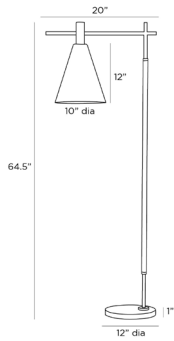

## VANUA FLOOR LAMP

PFC05  
H: 64.5 IN, W: 12 IN, D: 20 IN  
English Bronze, Steel  
Contract Suitable As Is

This architectural Vanua task light is created with an oversized, tapered, opal glass shade that suspends from a fixed steel arm in an English bronze finish. The directional floor lamp features a bronze post tightly wrapped in ivory leather, creating contrast and texture. Finish will vary.

### DIMENSIONS

Shade	Dia: 10.00 IN, Side: 12 IN
Base	H: 1 IN, Dia: 12.00 IN
Foot Print	Dia: 12.00 IN