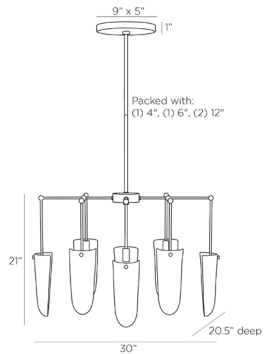

ARTERIOS

VALERIA CHANDELIER

DMC04
H: 26 IN, W: 30 IN, D: 20.5 IN
Clear Seedy
Contract Suitable As Is

Our luxe Valeria chandelier is fashioned in clear seedy glass, with a delicate, oval pipe framework in antique brass iron. Like glistening water droplets, shield-shaped shades cascade from each arm, casting warm ambient light as it passes through the textured glass. Finish will vary.

APPEARANCE

Material	Glass, Iron
Finish	Antique Brass
Finish Will Vary	true
Top Coat/Sealant	false

DIMENSIONS

Chandelier	H: 21 IN, W: 30 IN, D: 20.5 IN
Minimum Hanging Height	26 IN
Maximum Hanging Height	56 IN
Canopy	H: 1 IN, W: 9 IN, D: 5 IN

WIRING

Rating	Damp
Cord	7 FT, Clear/Silver, SVT
Socket	8, Type B - E12
Photographed Bulb	Clear Straight Tip Candelabra Bulb
Maximum Watt	60
Voltage	110-120 V

CERTIFICATIONS

Certifications	Mexico Australia, European Union, United Arab Emirates, United States, Canada
----------------	--

COMPLIANCY

UL/ETL	Yes
CB	Yes
RoHS	true

SHIPPING

Product Weight	19 LBS
Gross Weight 1	25.8 LBS
Shipping Box 1	H: 32.1 IN, L: 22 IN, W: 16.7 IN

REPLACEMENT PARTS

Replacement Part 1	PIPE-513
Replacement Part 1 Dim	(1) 4", (1) 6", (2) 12"
Replacement Part 2	CANOPY-637
Replacement Part 2 Dim	1" x 9" x 5"