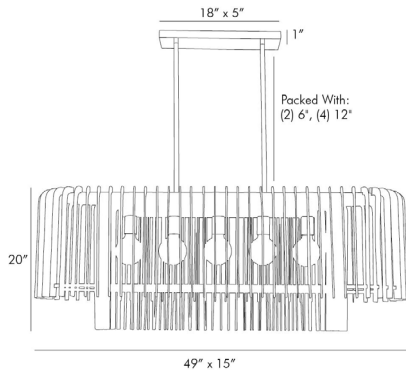

ARTERIOS

VALENCIA CHANDELIER

89334

H: 22 IN, W: 49 IN, D: 15 IN

Antique Brass, Dark Walnut Stained Wood
Contract Suitable As Is

A masterclass in understated beauty, the Valencia Chandelier makes a statement in any space. Two layers of wooden slats in a dark walnut finish are tiered over five glass globes, beckoning the eye with the brilliance it possesses. Hand-cut pieces of wood are slatted into grooves along the frame, each angled to create streaming rays of light. The antique brass hardware acts as a functional accent to this refined rustic

APPEARANCE

Material	Marine plywood, Steel
Finish	Antique Brass, Dark Walnut
Finish Will Vary	true
Top Coat/Sealant	false

DIMENSIONS

Chandelier	H: 20 IN, W: 49 IN, D: 15 IN
Minimum Hanging Height	22 IN
Maximum Hanging Height	53 IN

WIRING

Rating	Indoor Only
Cord	10 FT, Clear/Silver, SVT
Socket	5, Type A- E26 Other
Maximum Watt	60
Voltage	110-120 V

CERTIFICATIONS

Certifications	Mexico Australia, EU, United Kingdom, Middle East, United States, Canada
----------------	---

COMPLIANCY

UL/ETL	Yes
CB	Yes
RoHS	true

SHIPPING

Shipping Requirements	TruckShip
Product Weight	20.5 LBS
Gross Weight 1	49.5 LBS
Shipping Box 1	H: 56 IN, L: 32 IN, W: 24 IN

REPLACEMENT PARTS

Replacement Part 1	PIPE-414
Replacement Part 1 Dim	(1) 6" and (1) 12"
Replacement Part 2	CANOPY-378