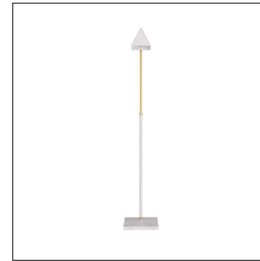

ARTERIOS

TYSON FLOOR LAMP

PFC02
W: 18 IN, D: 10 IN
Antique Brass, Steel
Contract Suitable As Is

Our pharmacy-style Tyson floor lamp makes a handsome addition in any library or living space. The task lamp is crafted with a pivoting, triangular shade that is clad in white leather and lined in a white lacquer finish. Leather features again, tightly wrapping the antique brass steel post and the rectangular base, creating texture and visual interest. A slice of white marble forms the lamp's rectangular base. Finish will vary.

APPEARANCE

Material	Leather, Marble, Steel
Finish	White
Finish Will Vary	true
Top Coat/Sealant	true

DIMENSIONS

Shade	D: 5 IN, W: 10 IN, Side: 4 IN
Base	H: 1.25 IN, W: 14 IN, D: 10 IN
Foot Print	W: 14 IN, D: 10 IN

WIRING

Rating	Indoor Only
Tilt Test	10 Degrees - AU
Cord	12 FT, Back of Lamp Base, SPT-2, Taupe Fabric
Socket	1, Type A - E26, White
Switch	Full Range Dimmer, On Line
Maximum Watt	10
Voltage	110-120 V

CERTIFICATIONS