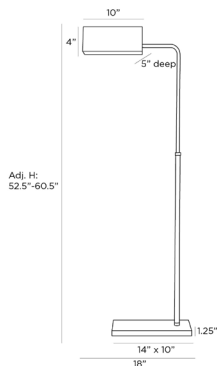

ARTERIOS

TYSON FLOOR LAMP

PFC02
W: 18 IN, D: 10 IN
Antique Brass, Steel
Contract Suitable As Is

Our pharmacy-style Tyson floor lamp makes a handsome addition in any library or living space. The task lamp is crafted with a pivoting, triangular shade that is clad in white leather and lined in a white lacquer finish. Leather features again, tightly wrapping the antique brass steel post and the rectangular base, creating texture and visual interest. A slice of white marble forms the lamp's rectangular base. Finish will vary.

APPEARANCE

Material	Leather, Marble, Steel
Finish	White
Finish Will Vary	true
Top Coat/Sealant	true

DIMENSIONS

Shade	D: 5 IN, W: 10 IN, Side: 4 IN
Base	H: 1.25 IN, W: 14 IN, D: 10 IN
Foot Print	W: 14 IN, D: 10 IN

WIRING

Rating	Indoor Only
Tilt Test	10 Degrees - AU
Cord	12 FT, Back of Lamp Base, SPT-2, Taupe Fabric
Socket	1, Type A - E26, White
Switch	Full Range Dimmer, On Line
Maximum Watt	10
Voltage	110-120 V

CERTIFICATIONS

Certifications	Mexico United States, Canada
----------------	---------------------------------

COMPLIANCY

UL/ETL	Yes
RoHS	true

SHIPPING

Product Weight	19 LBS
Gross Weight 1	22.3 LBS
Shipping Box 1	H: 15.55 IN, L: 7.48 IN, W: 37.4 IN