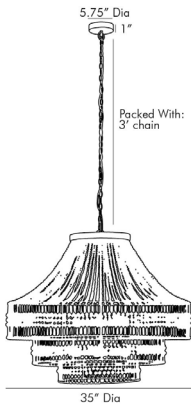

ARTERIOS

TULANE CHANDELIER

89335
 H: 31 IN, Dia: 35.00 IN
 Natural Wood and Abaca, White
 Contract Suitable As Is

A twist on the traditional empire chandelier, the Tulane establishes a strong presence while remaining light and airy. The tiered construction is crafted from hand-cut wooden beads strung along an abaca-wrapped frame, delivering a rustic element to its feminine form. The large-scale, open-form structure allows light to cascade down each layer and brilliantly light up its surroundings. Due to the handmade nature, slight

APPEARANCE

Material	Wood
Finish	Natural
Finish Will Vary	true
Top Coat/Sealant	false

DIMENSIONS

Chandelier	Dia: 35.00 IN
Minimum Hanging Height	31 IN
Maximum Hanging Height	67 IN
Canopy	H: 1 IN, Dia: 5.75 IN

WIRING

Rating	Indoor Only
Cord	10 FT, Clear/Silver, SVT
Socket	8, Type B=-E12 Other
Maximum Watt	40
Voltage	110-120 V

CERTIFICATIONS

Certifications	Mexico Australia, EU, United Kingdom, Middle East, United States, Canada
----------------	---

COMPLIANCY

UL/ETL	Yes
CB	Yes
RoHS	true

SHIPPING

Shipping Requirements	TruckShip
Product Weight	24.5 LBS
Gross Weight 1	48 LBS
Shipping Box 1	H: 34 IN, L: 39 IN, W: 39 IN

REPLACEMENT PARTS

Replacement Part 1	CHN-204
Replacement Part 1 Dim	3'
Replacement Part 2	CANOPY-353
Replacement Part 2 Dim	1" x 5.75"