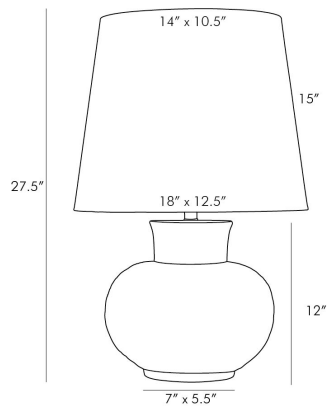

## TROY LAMP

45004-521  
 H: 27.5 IN, W: 18 IN, D: 12.5 IN  
 Matte Charcoal Terracotta  
 Contract Suitable As Is

The stout stature and moody hue of this lamp delivers a distinct and dynamic element to a space. Each is hand-pressed into a mold to create the robust base, and then painted by hand with a matte charcoal finish that easily coordinates with any style décor. Crafted from terracotta, the handmade details and rich textures are illuminated when in use. Topped with a tapered off-white linen shade with off-white cotton lining and a

### DIMENSIONS

Shade	Top: 10.5 IN, Top: 14 IN, D: 12.5 IN, W: 18 IN, Side: 15 IN
Body	H: 12 IN, W: 12 IN, D: 8.5 IN
Neck	H: 1 IN, Dia: 1.00 IN
Foot Print	W: 7 IN, D: 5.5 IN
Harp	10.0 IN