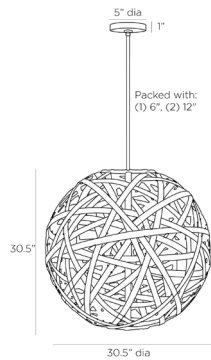

ARTERIOS

TRAI PENDANT

DMS06
H: 35.5 IN, Dia: 30.50 IN
Black Rattan
Contract Suitable As Is

Our Trai pendant is crafted in a tangle of black rattan strips, reminiscent of a ball of yarn. The oversized, texture-rich globe dangles from a steel pipe finished antique brass. Light peers through the pendant's open weave, casting dramatic patterns of light and shadow. Finish will vary. Damp-rated, although limited covered outdoor conditions may affect finish.

APPEARANCE

Material	Rattan, Steel
Finish	Antique Brass
Finish Will Vary	true
Top Coat/Sealant	false

DIMENSIONS

Pendant	H: 30.5 IN, Dia: 30.50 IN
Minimum Hanging Height	35.5 IN
Maximum Hanging Height	65.5 IN
Canopy	H: 1 IN, Dia: 5.00 IN

WIRING

Rating	Damp
Cord	10 FT, Clear/Silver, SVT
Socket	1, Type A - E26
Photographed Bulb	5" Frosted Globe Bulb
Maximum Watt	60
Voltage	110-120 V

CERTIFICATIONS

Certifications	Mexico Australia, European Union, United Arab Emirates, United States, Canada
----------------	--